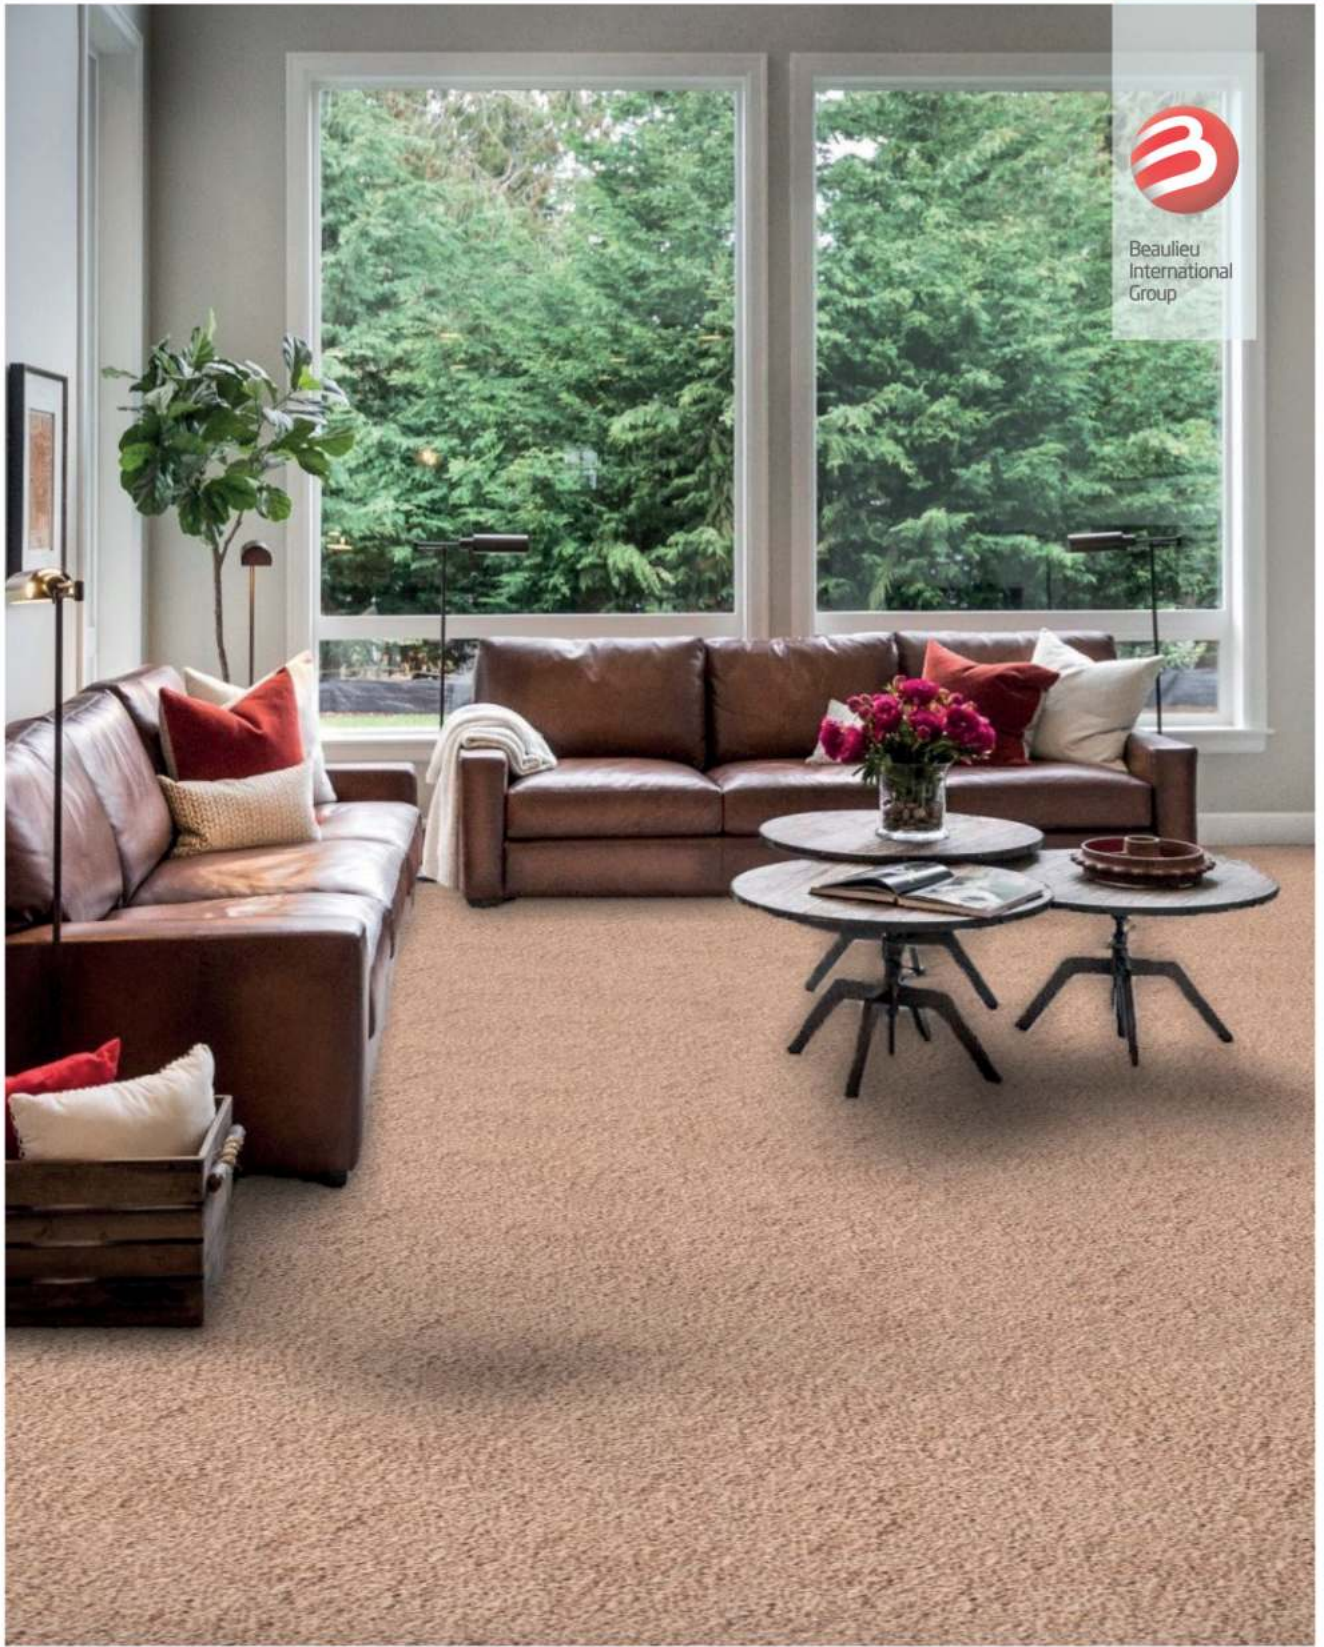

Beaulieu
International
Group

Faye - 457 - Blush

CRP-BEUL-FAYE-06