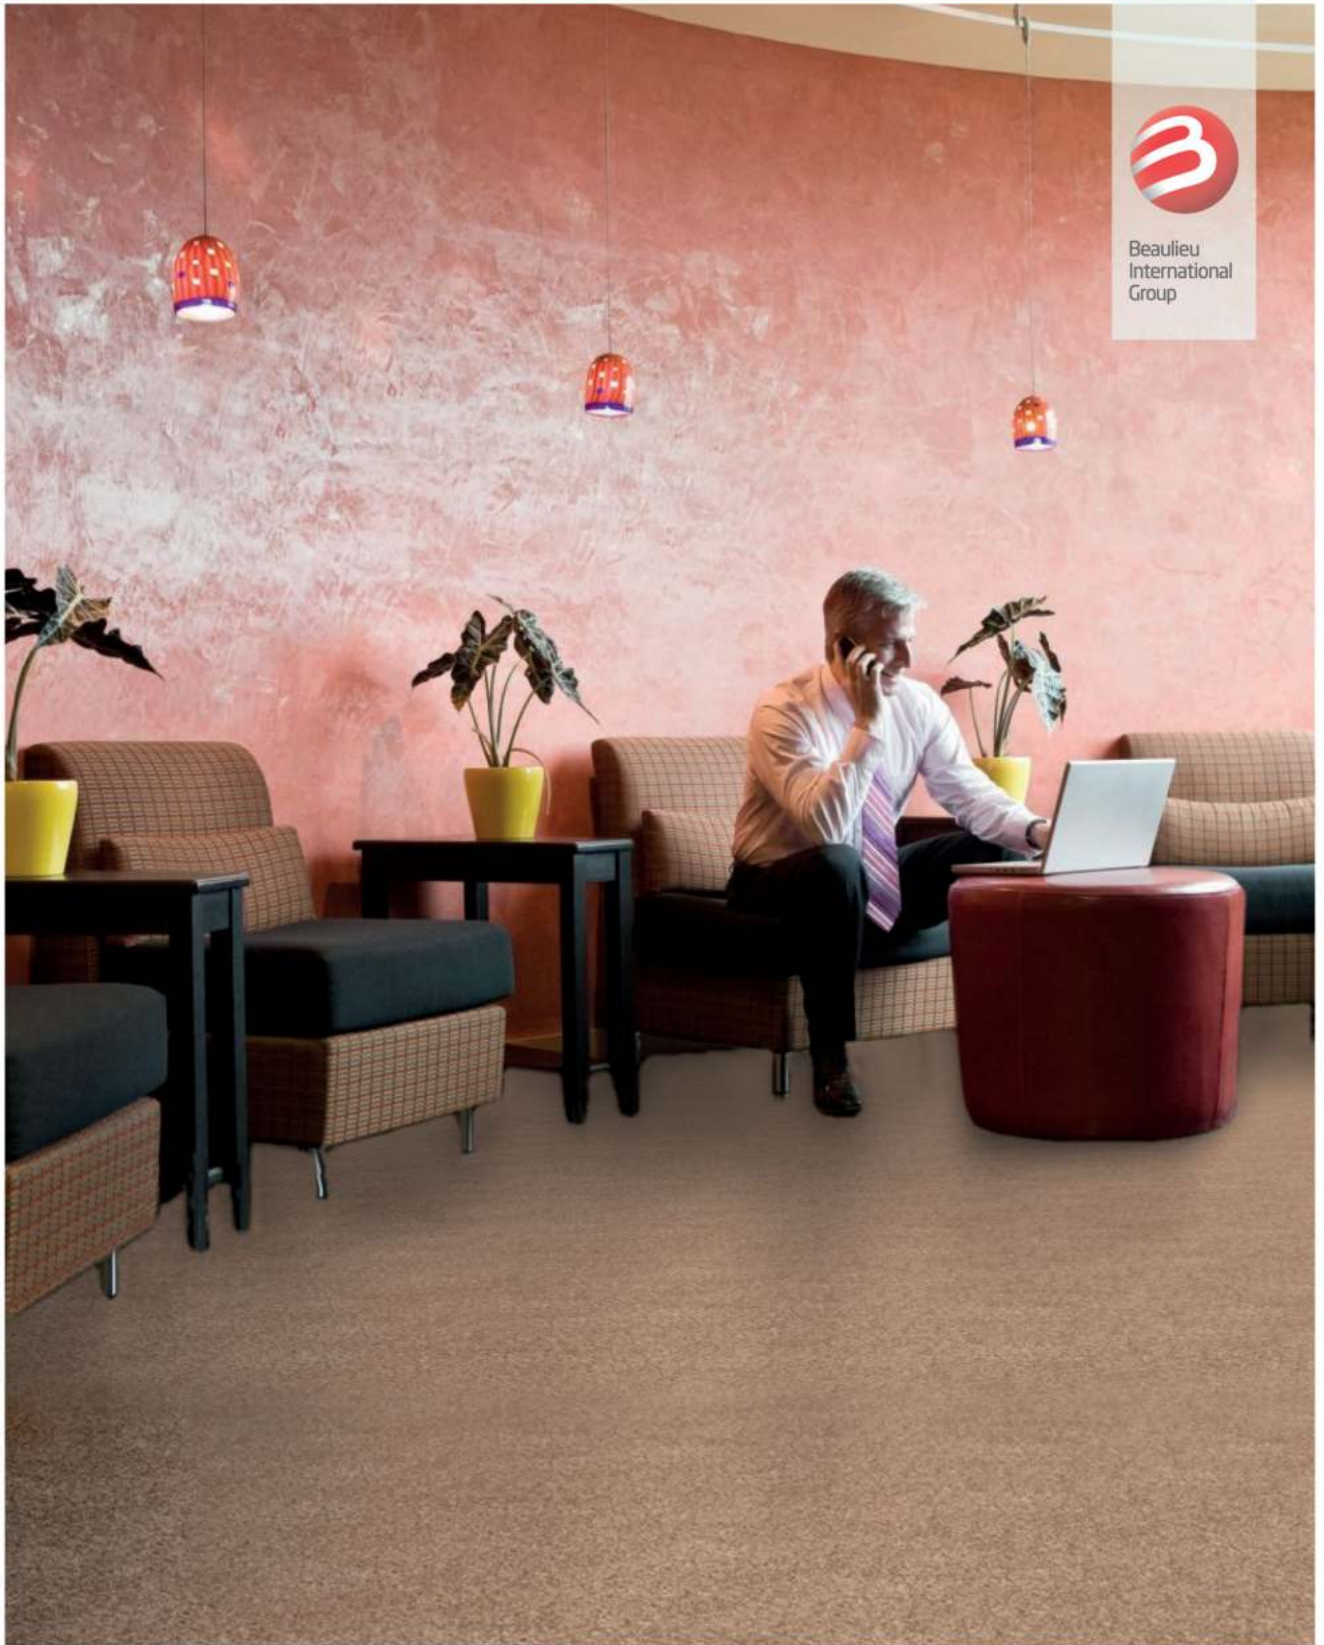

Beaulieu
International
Group

Faye - 305 - Pearl

CRP-BEUL-FAYE-01