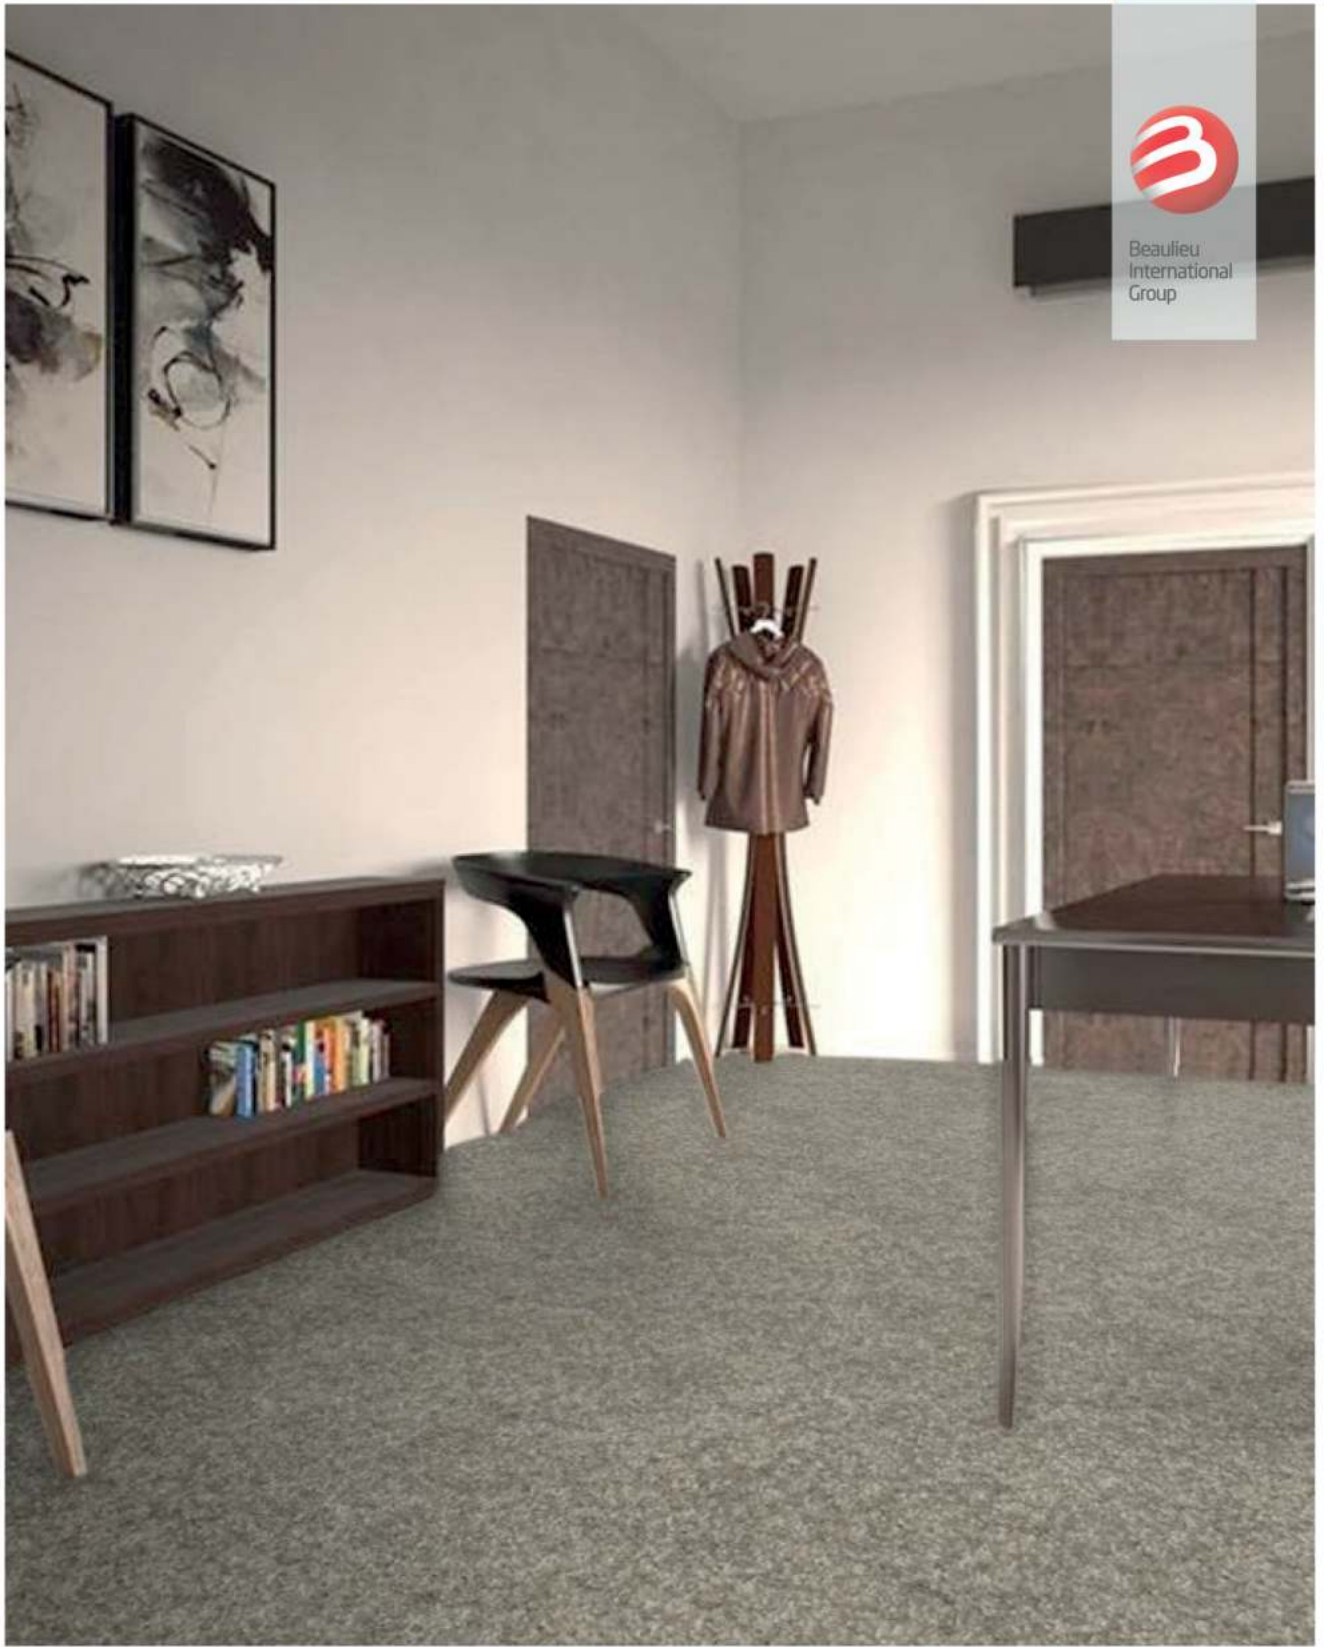

Beaulieu
International
Group

Faye - 156 - Dolphin

CRP-BEUL-FAYE-05