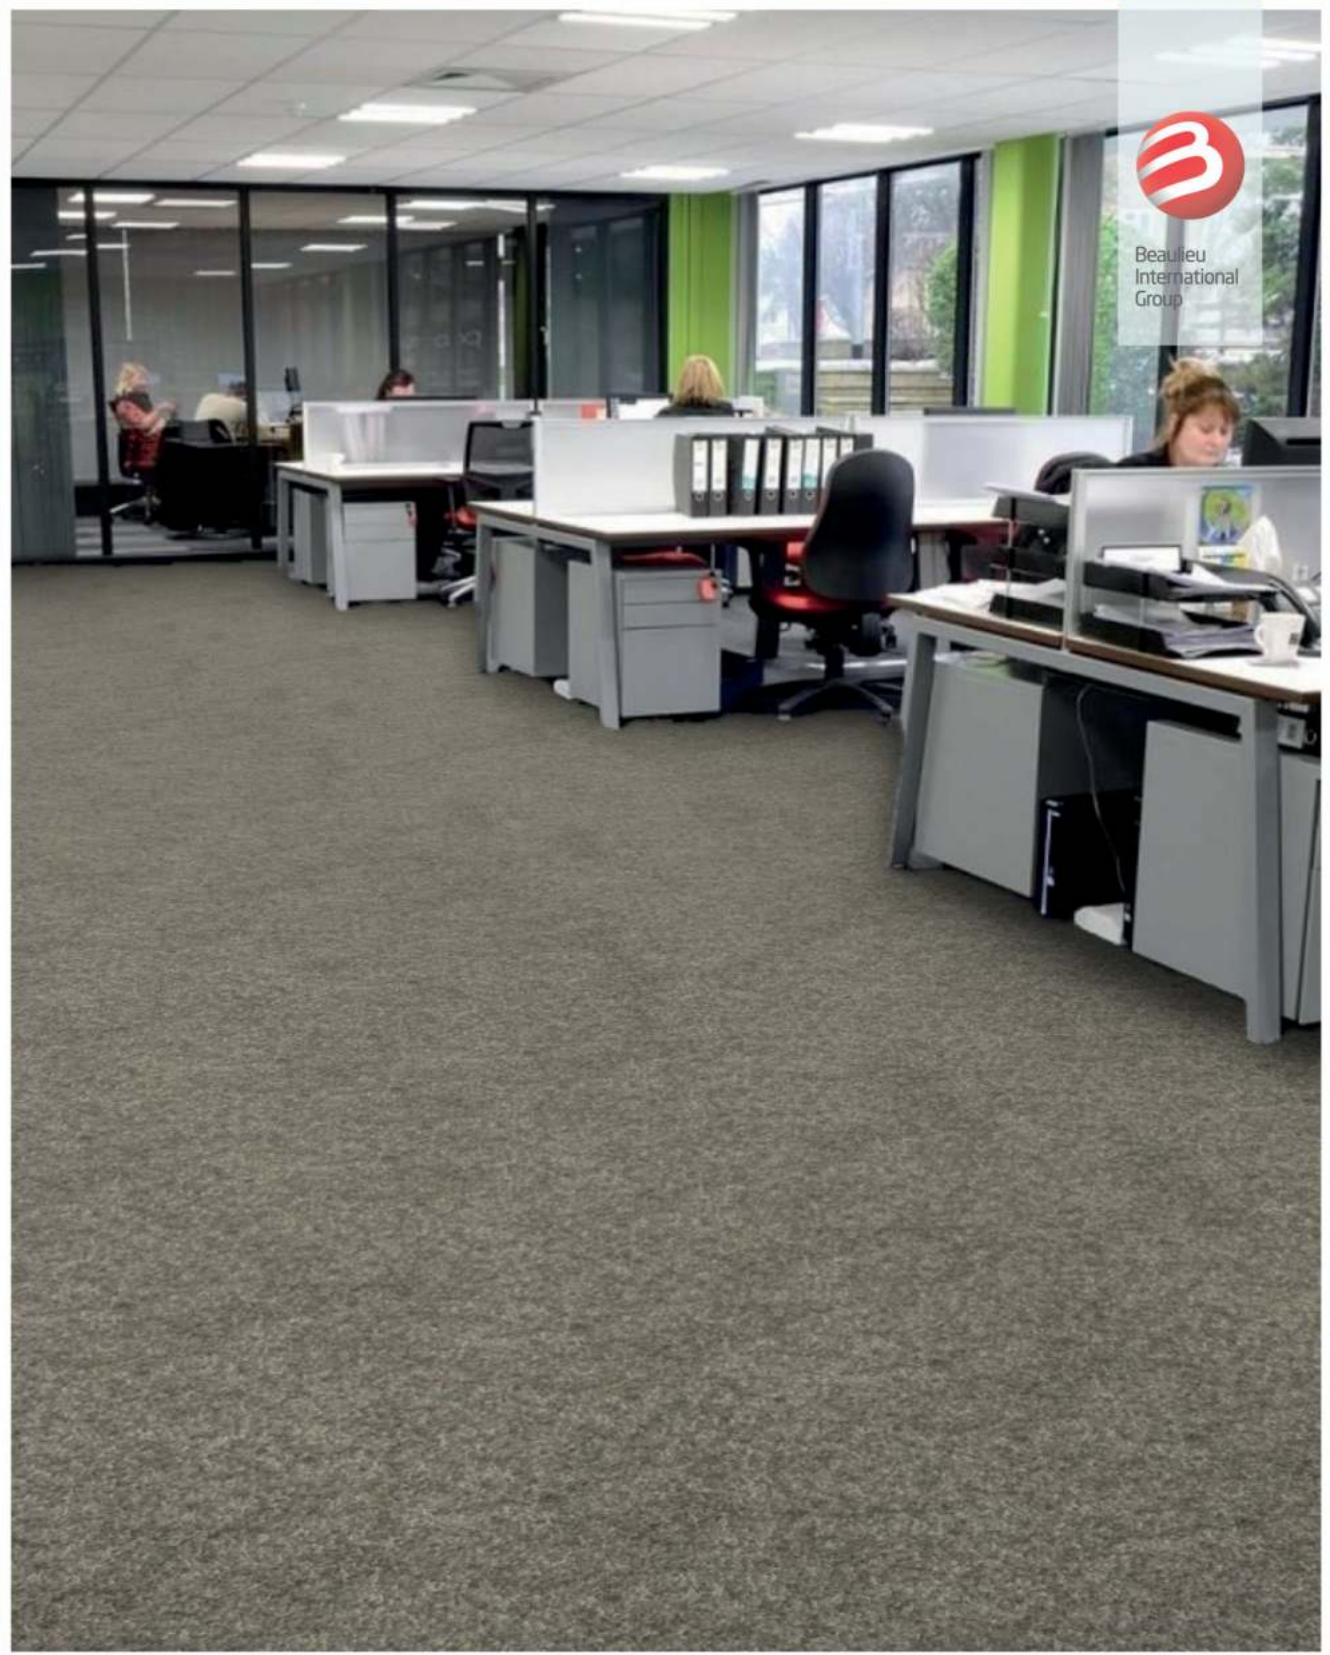

Faye

Beaulieu
International
Group

Beaulieu
International
Group

Faye is a cosy saxony carpet range from Beaulieu's Ideal brand, with a playful personality and vogueish colour choices. The carpet has a dense, 1/10" polypropylene construction and action fleece backing – providing a warm, tactile surface. It is a gorgeous option for bedrooms and other areas where comfort is a priority. Polypropylene has phenomenal thermal insulation properties – reducing power usage by heating or air conditioning units. With its impressively low price-tag, Faye is a fabulous choice for those who want to fashion a lush, carpeted space without breaking the bank.

Faye

Beaulieu
International
Group

Faye - 305 - Pearl

CRP-BEUL-FAYE-01

Beaulieu
International
Group

Faye - 110 - Moonlit

CRP-BEUL-FAYE-02

Beaulieu
International
Group