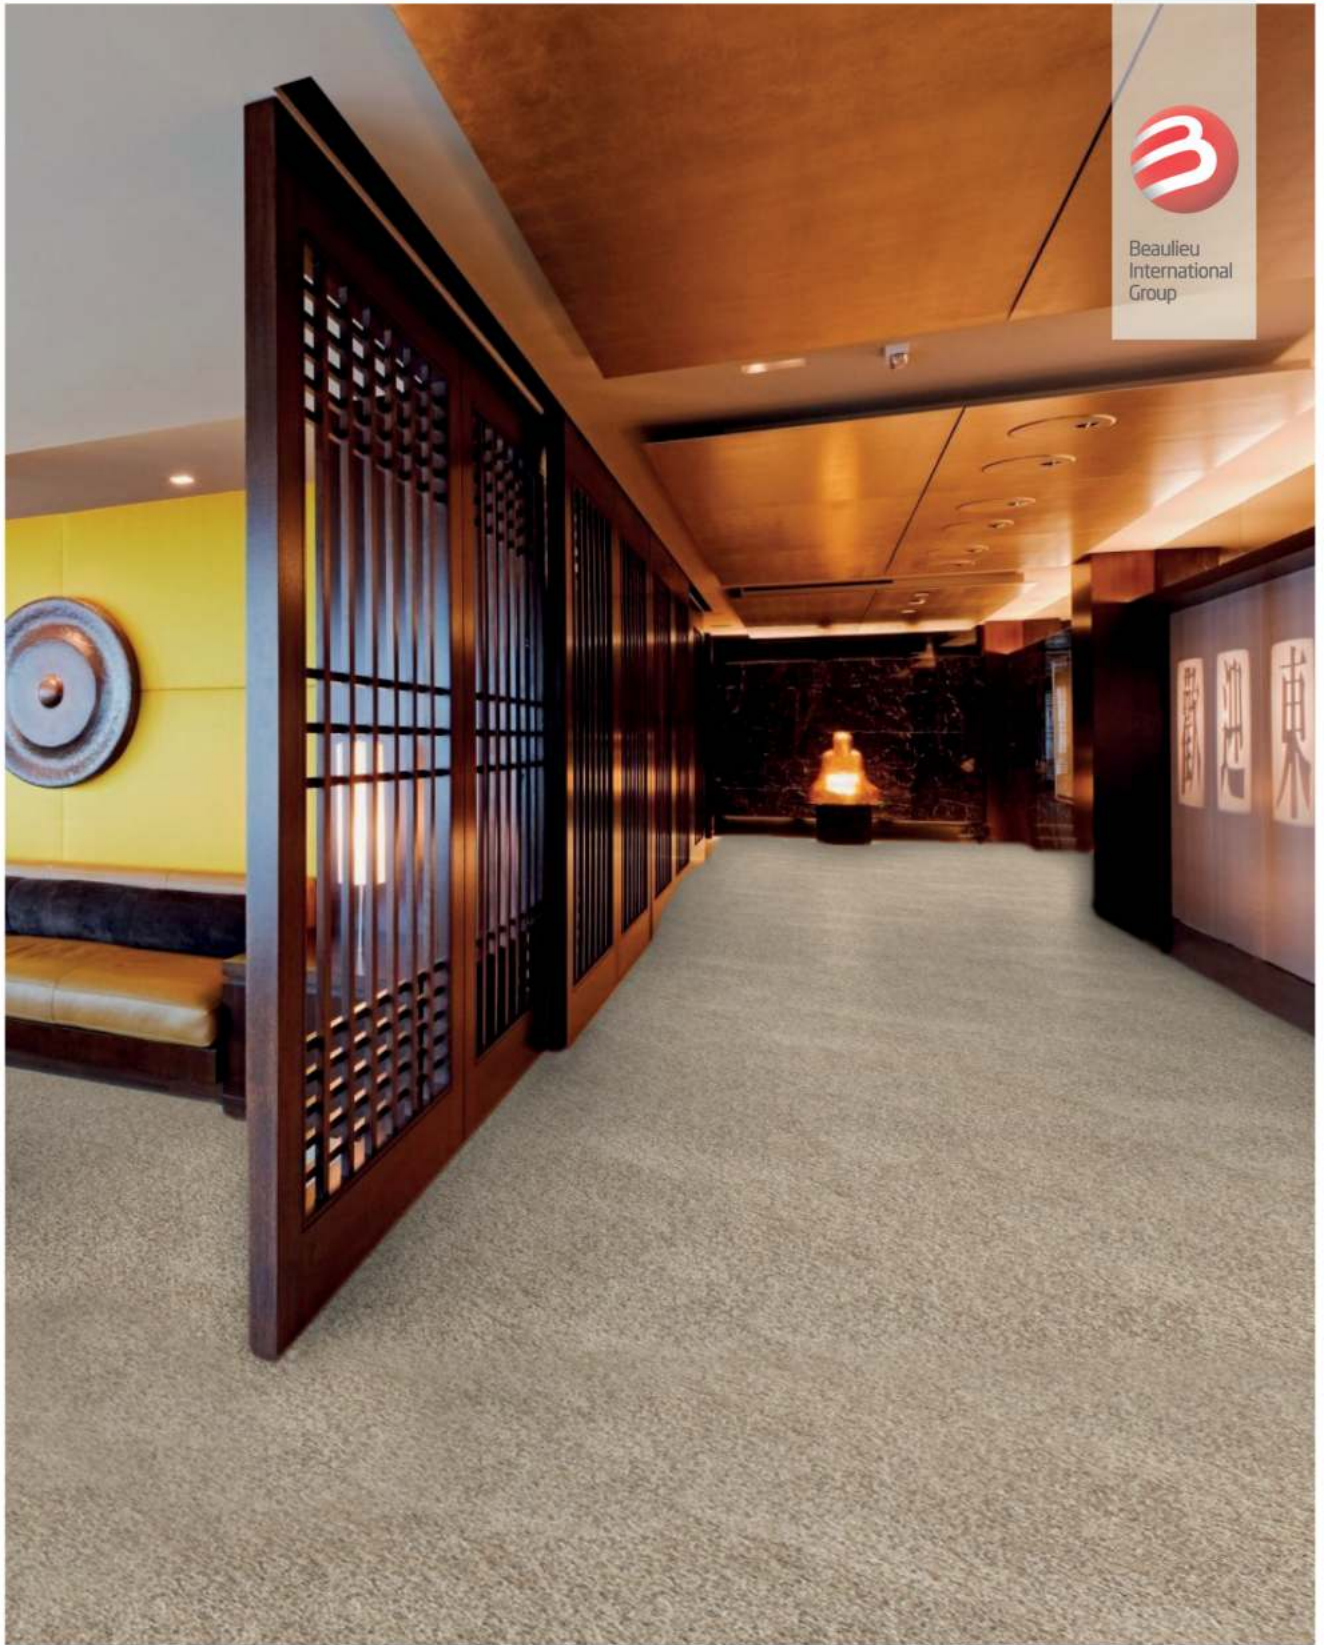

Beaulieu
International
Group

Faye - 110 - Moonlit

CRP-BEUL-FAYE-02