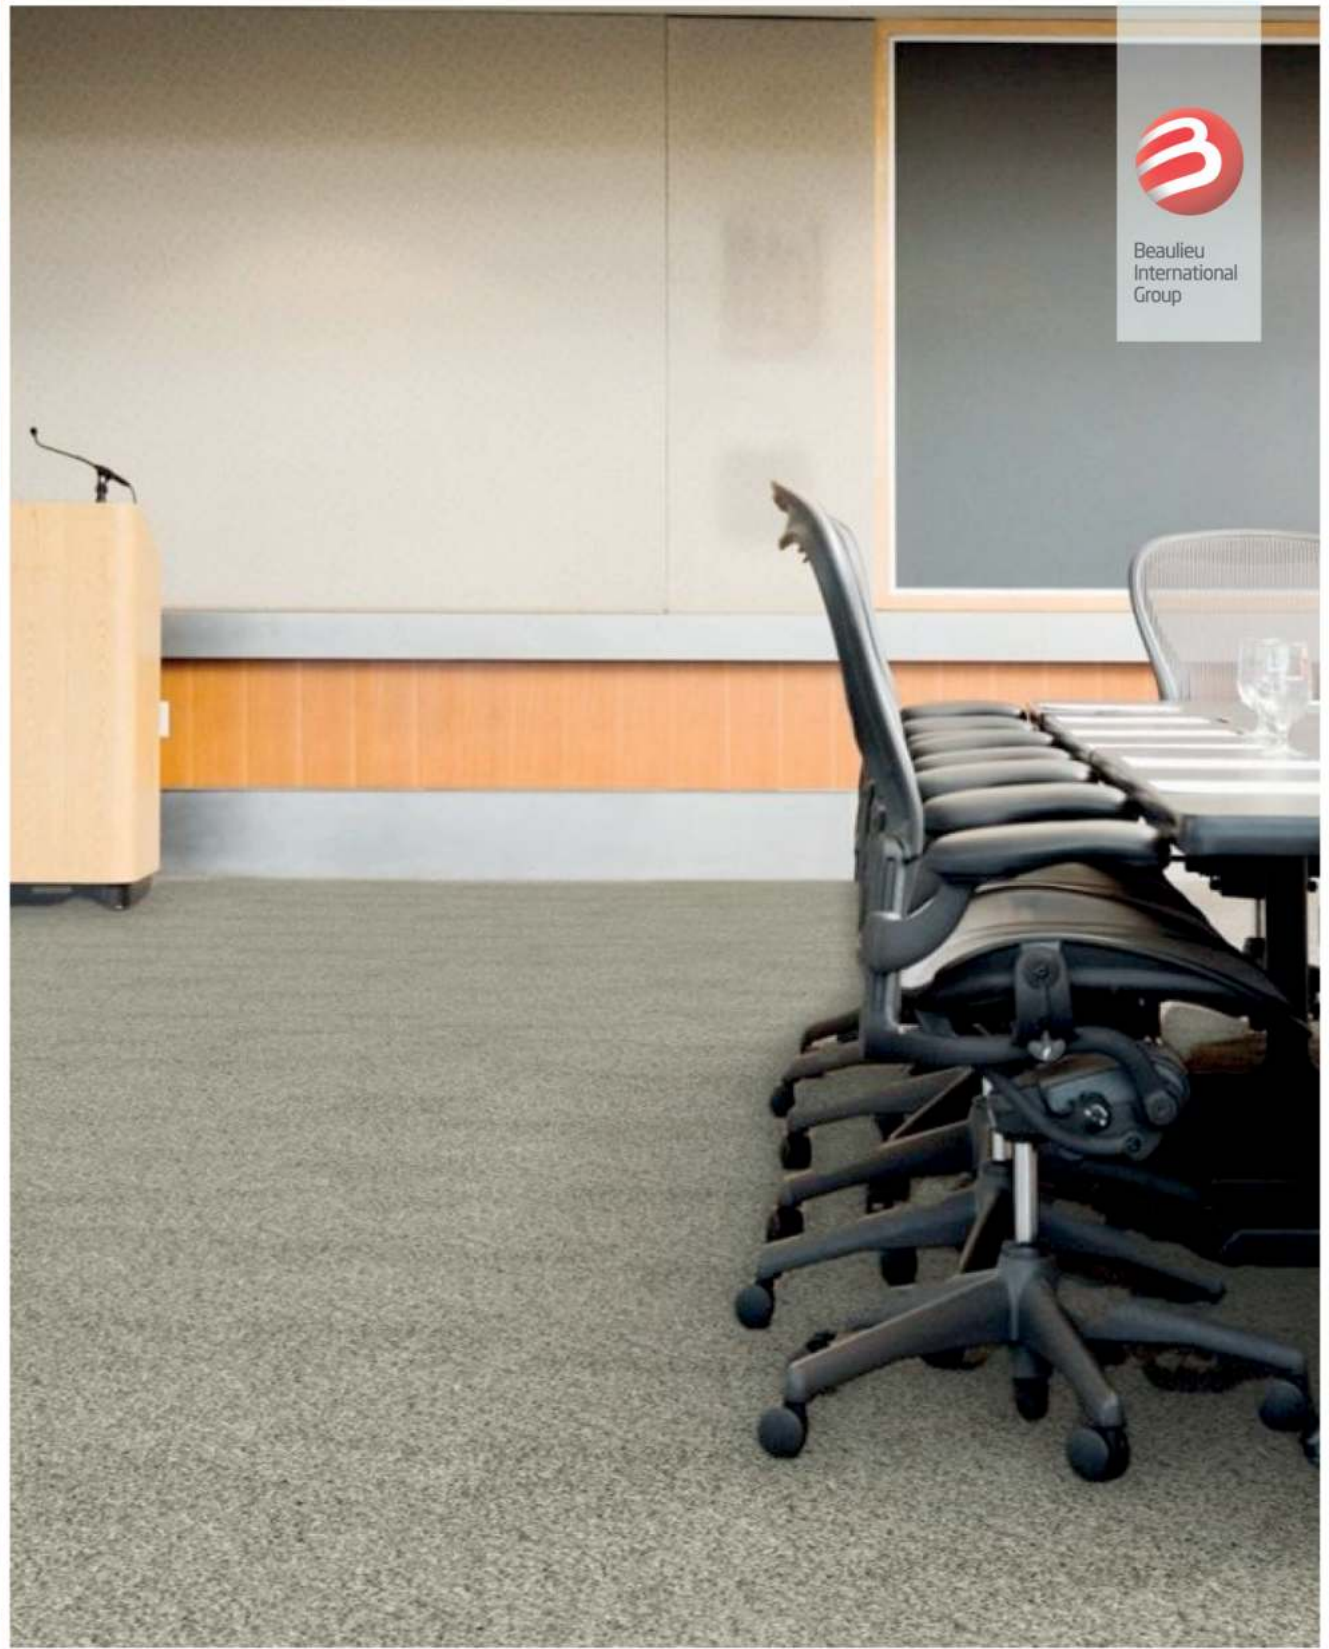

Beaulieu
International
Group

Faye - 894 - Duck Egg

CRP-BEUL-FAYE-04