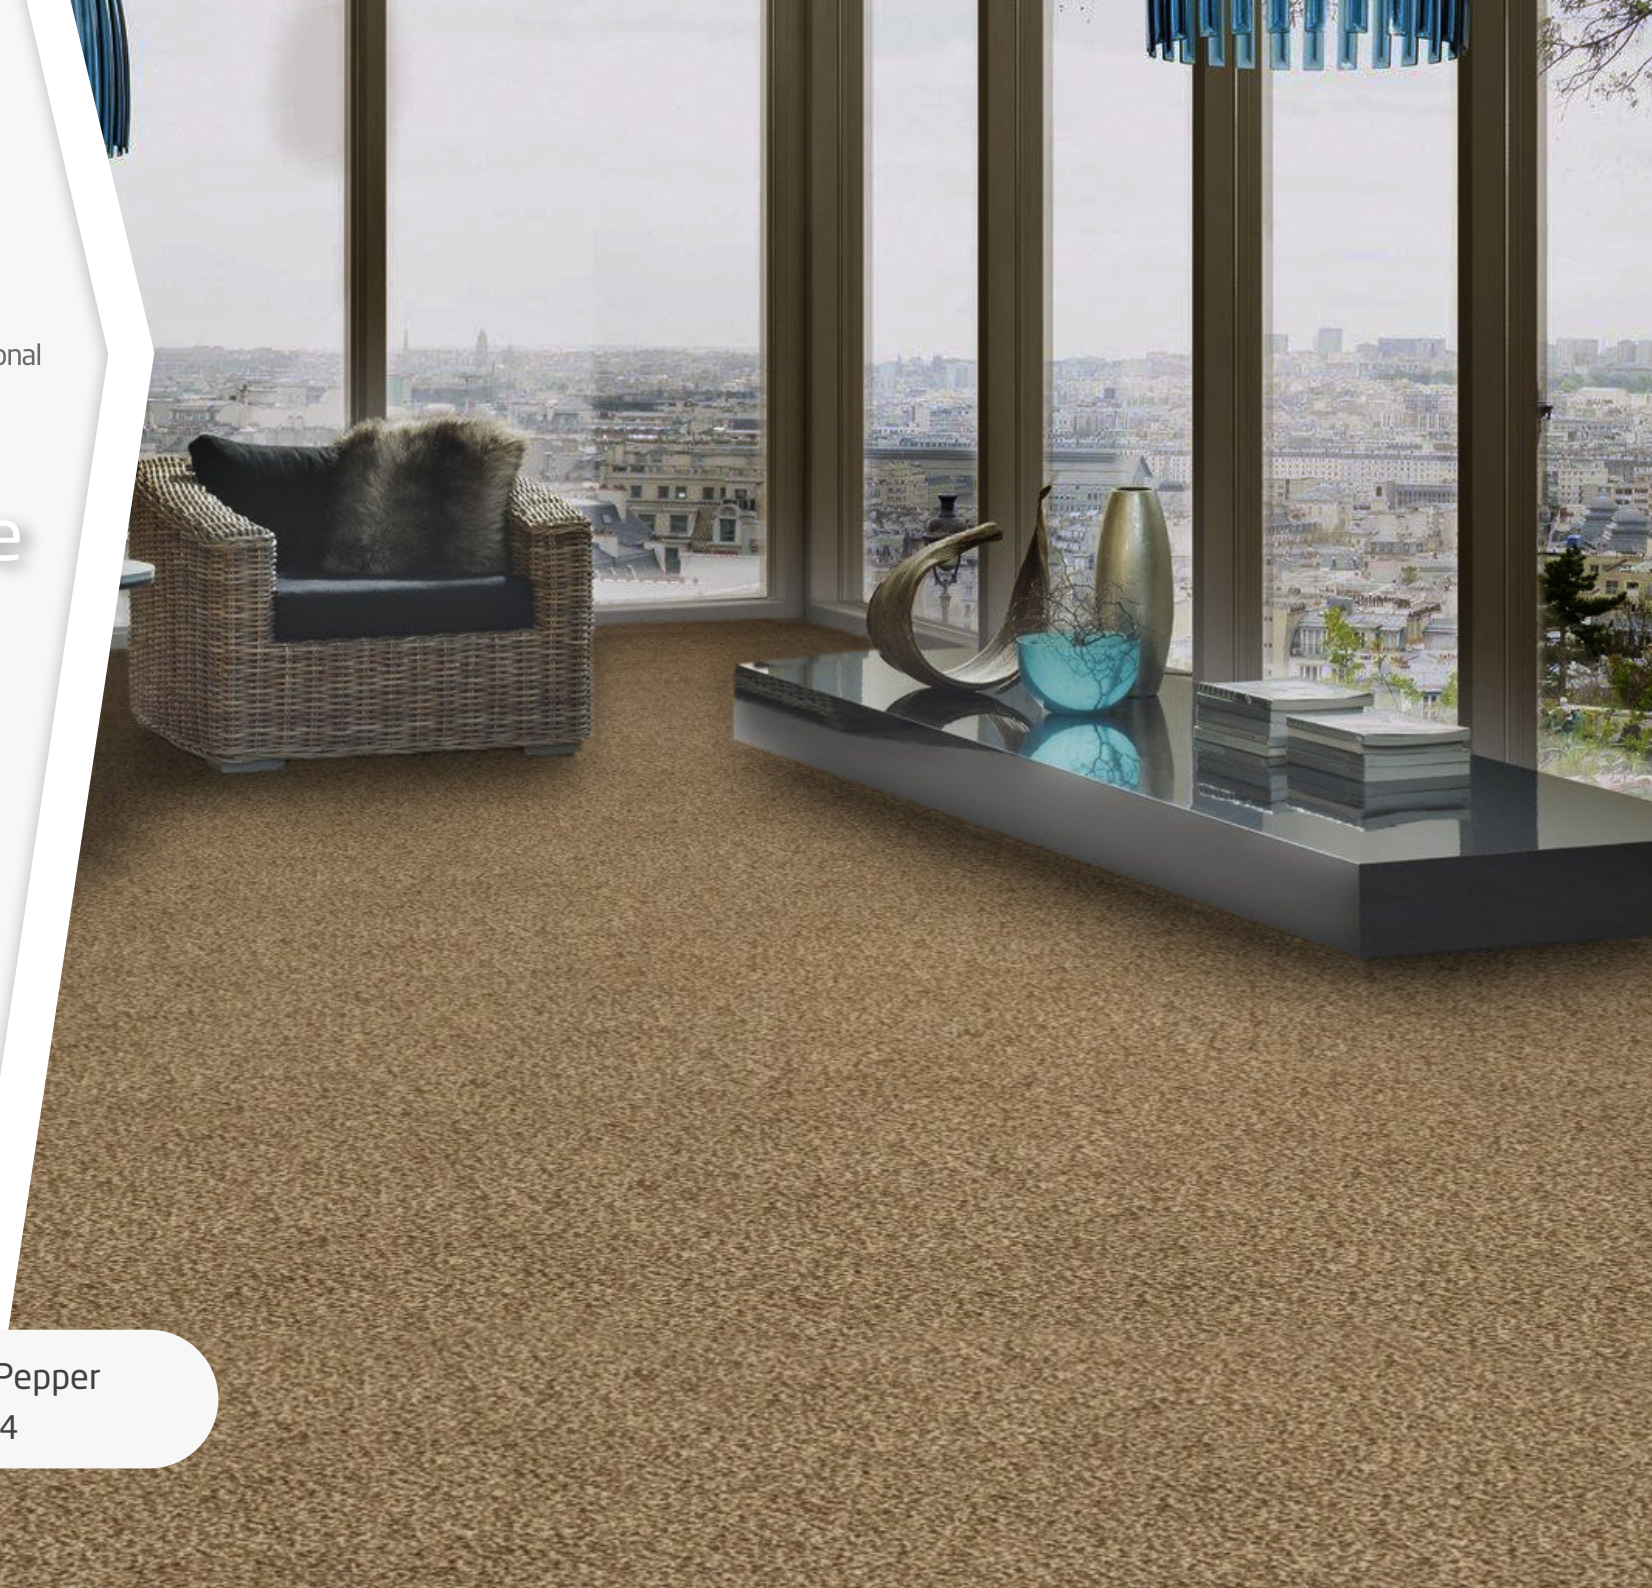

Beaulieu
International
Group

Optimize

Optimize - 315 - Pepper
CRP-BEUL-OPT-04