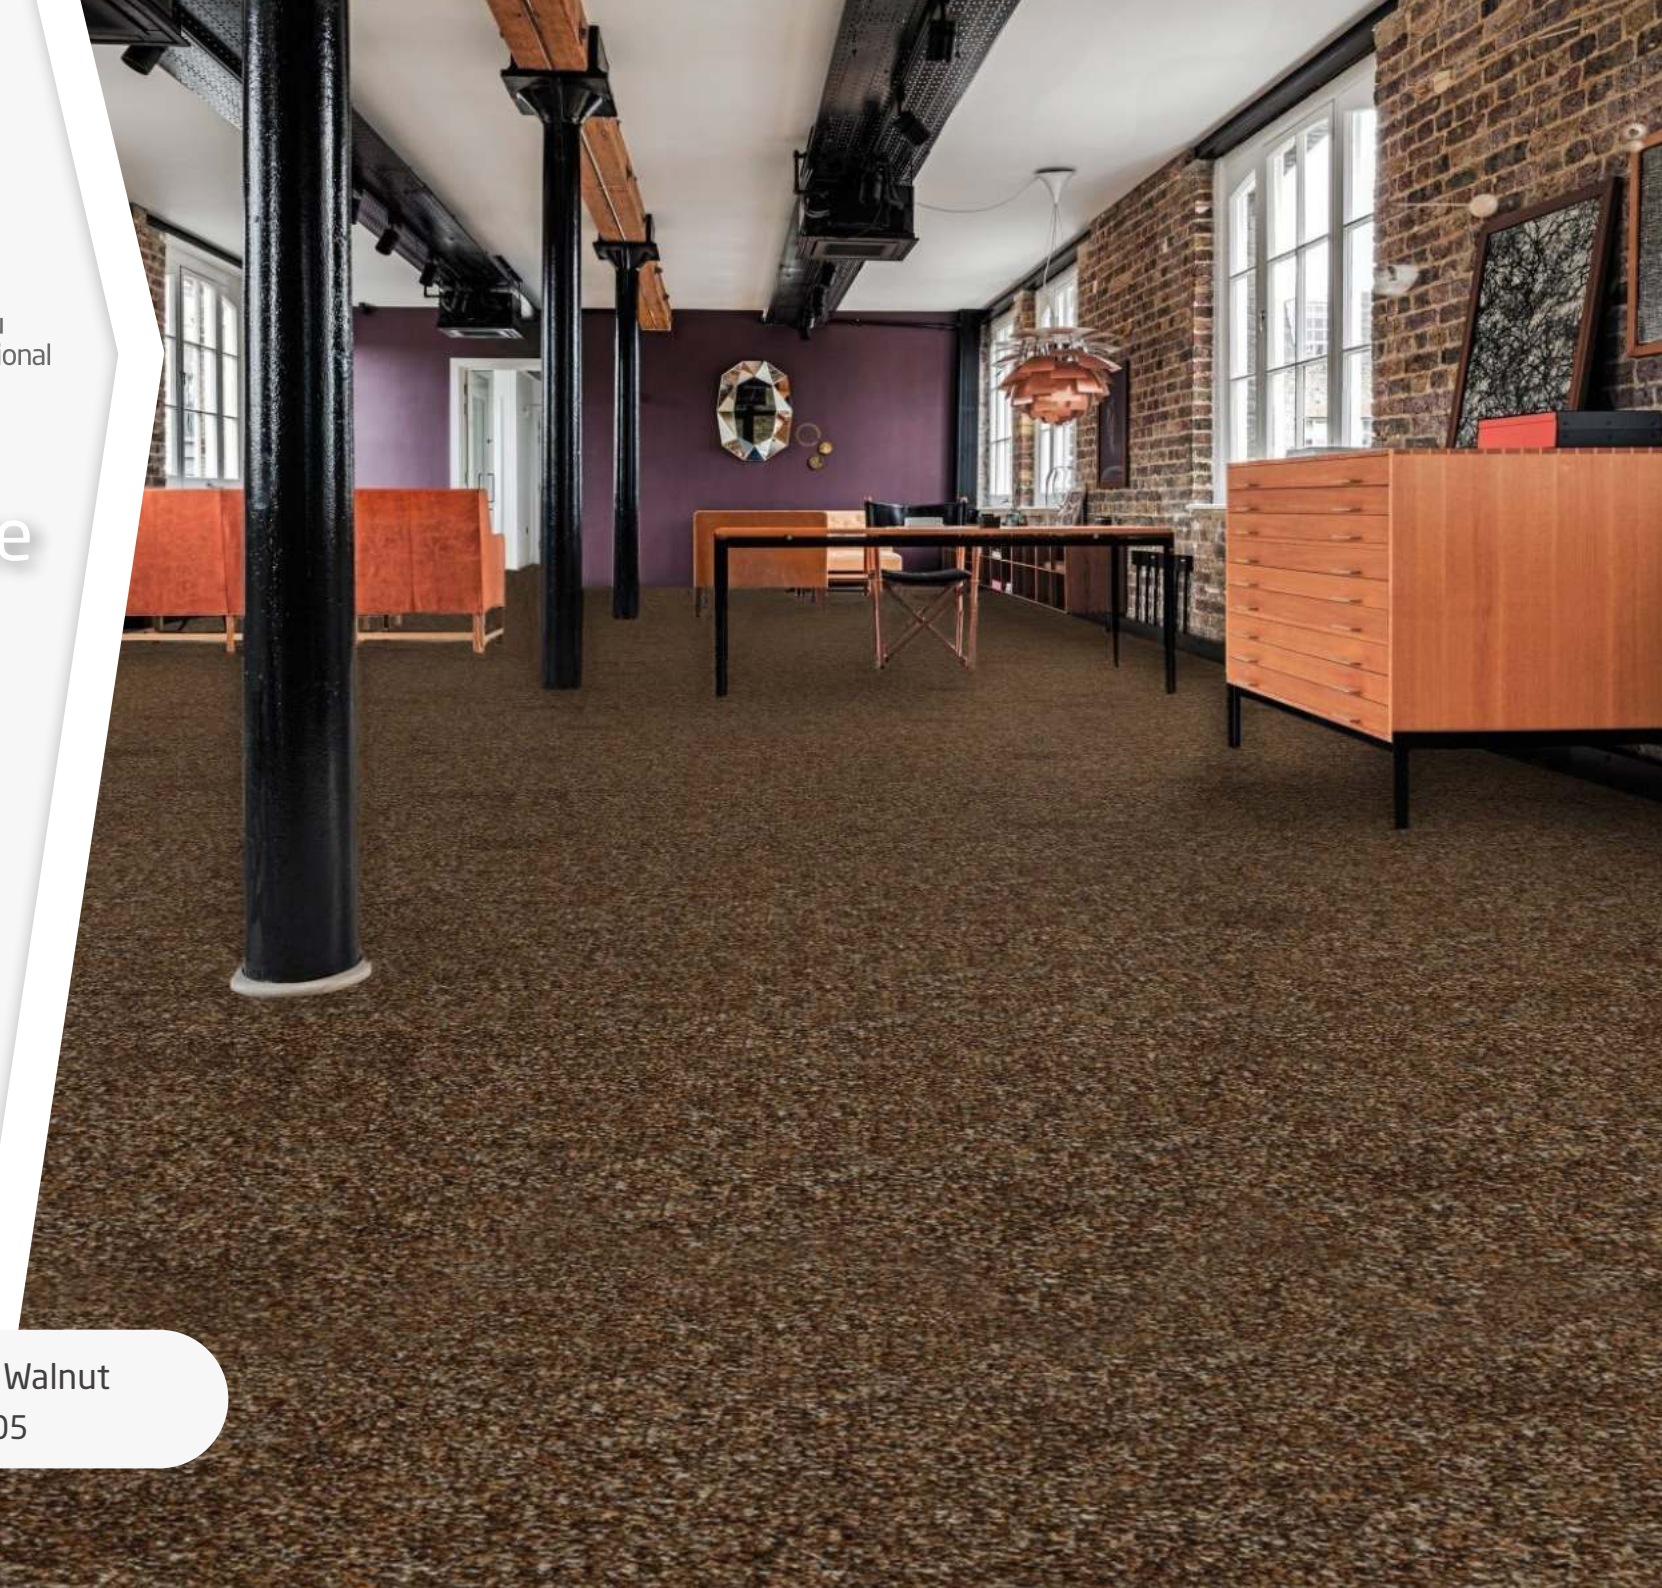

Beaulieu
International
Group

Optimize

Optimize - 964 - Walnut
CRP-BEUL-OPT-05