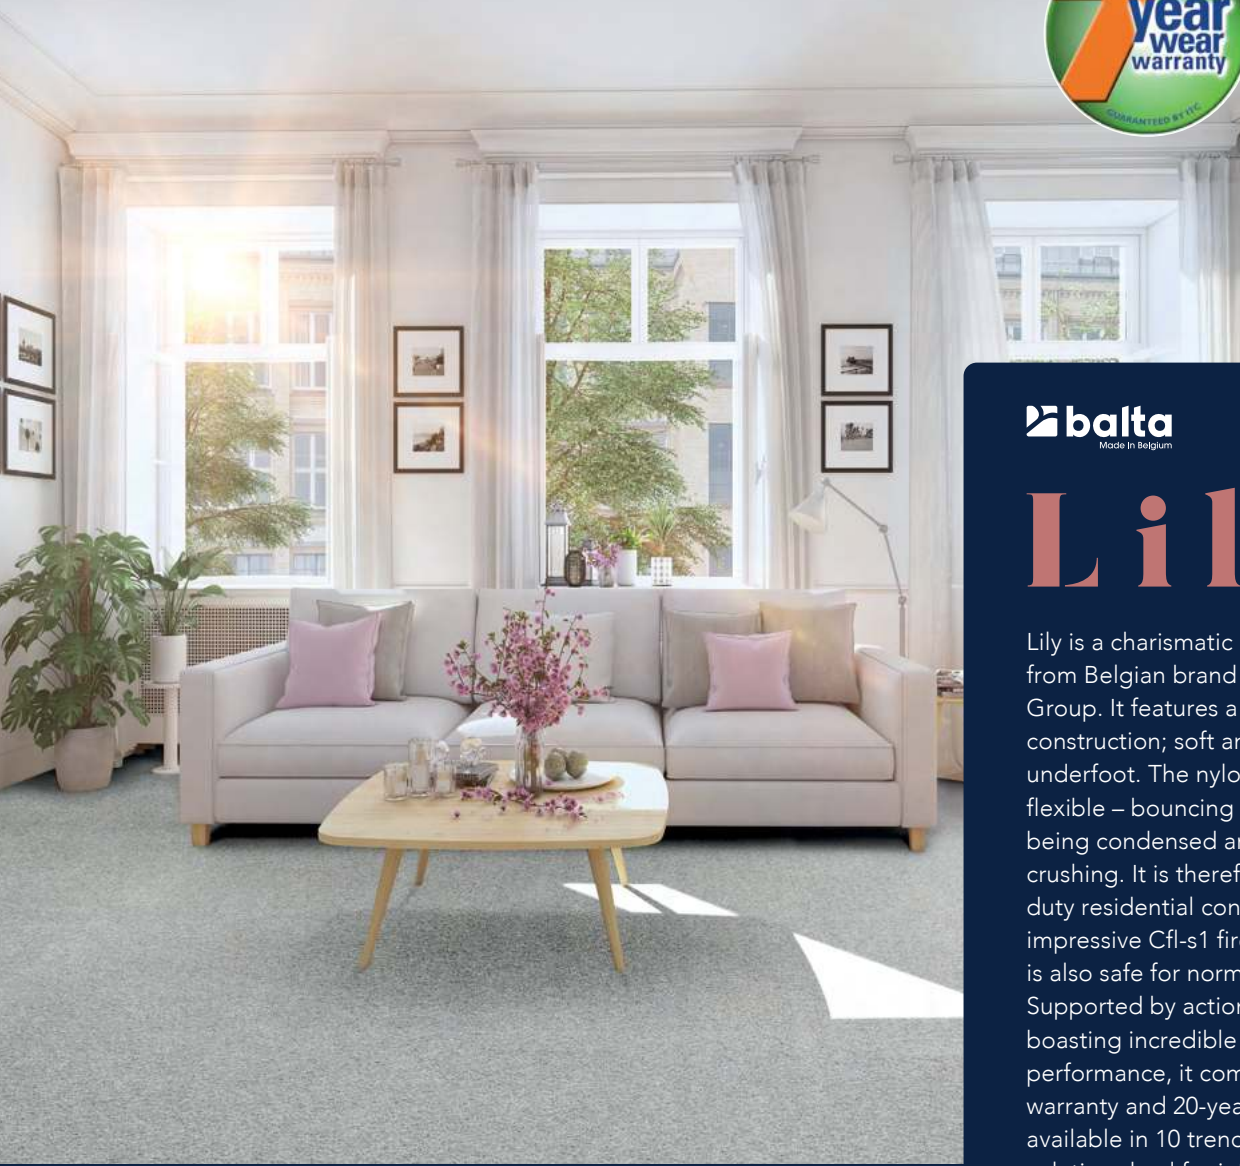

Lily

Exclusive Distributor:

FLOORWORLD.COM
The Biggest Flooring Company in the Middle East

balta
Made in Belgium

Lily

Lily is a charismatic nylon carpet range from Belgian brand ITC, part of the Balta Group. It features a 1/10" plain saxony construction; soft and luxurious underfoot. The nylon yarn is incredibly flexible – bouncing back into shape after being condensed and preventing crushing. It is therefore suitable for heavy duty residential contexts – and with its impressive Cfl-s1 fire-rating when glued, it is also safe for normal commercial uses. Supported by action fleece backing, boasting incredible comfort and performance, it comes with a lifetime stain warranty and 20-year wear warranty. Lily is available in 10 trendsetting colours – solution dyed for infinite light fastness.