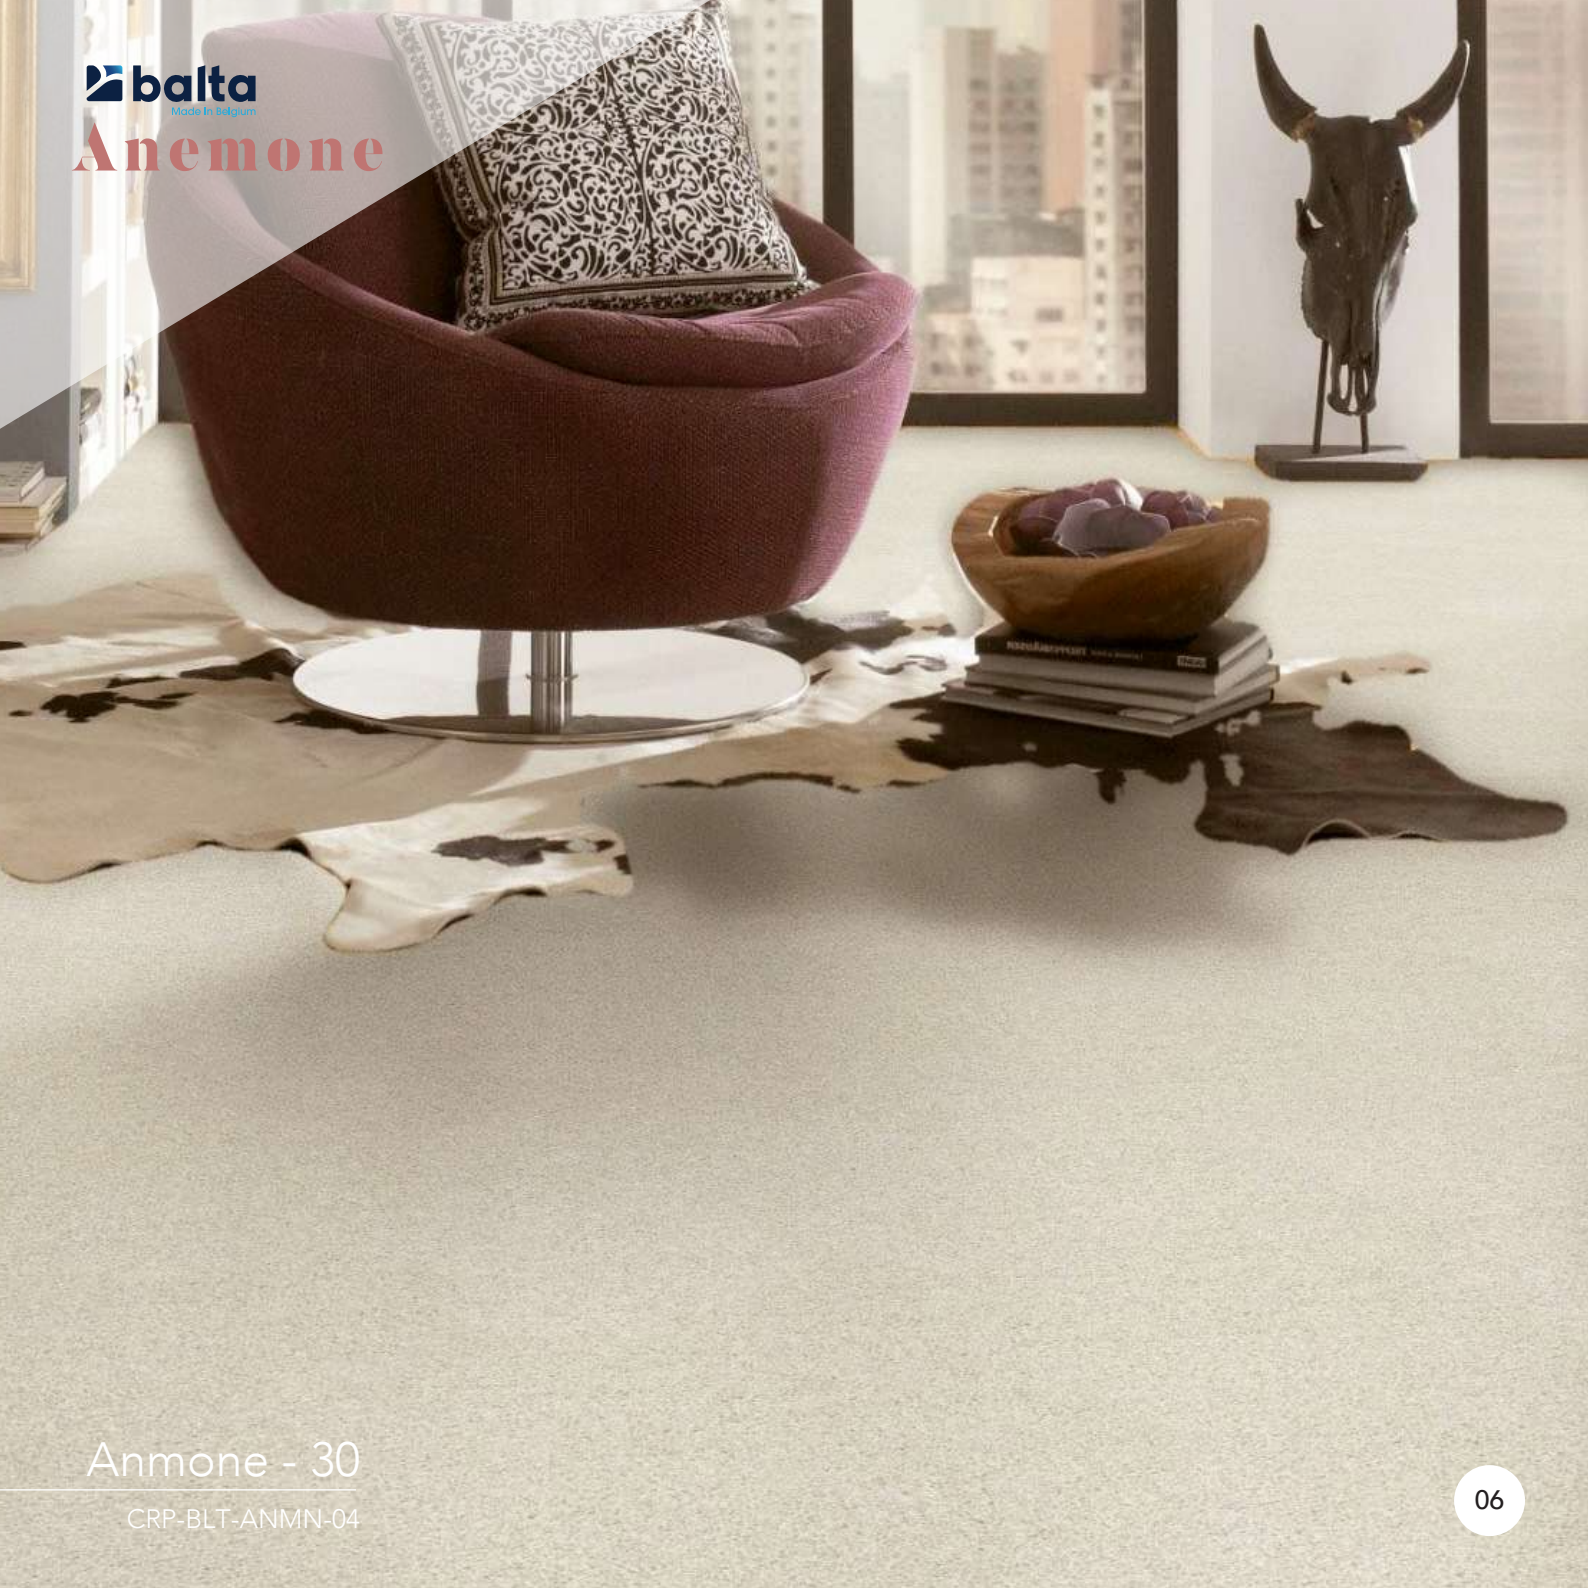

balta
Made in Belgium

Anemone

Anmone - 30

CRP-BLT-ANMN-04