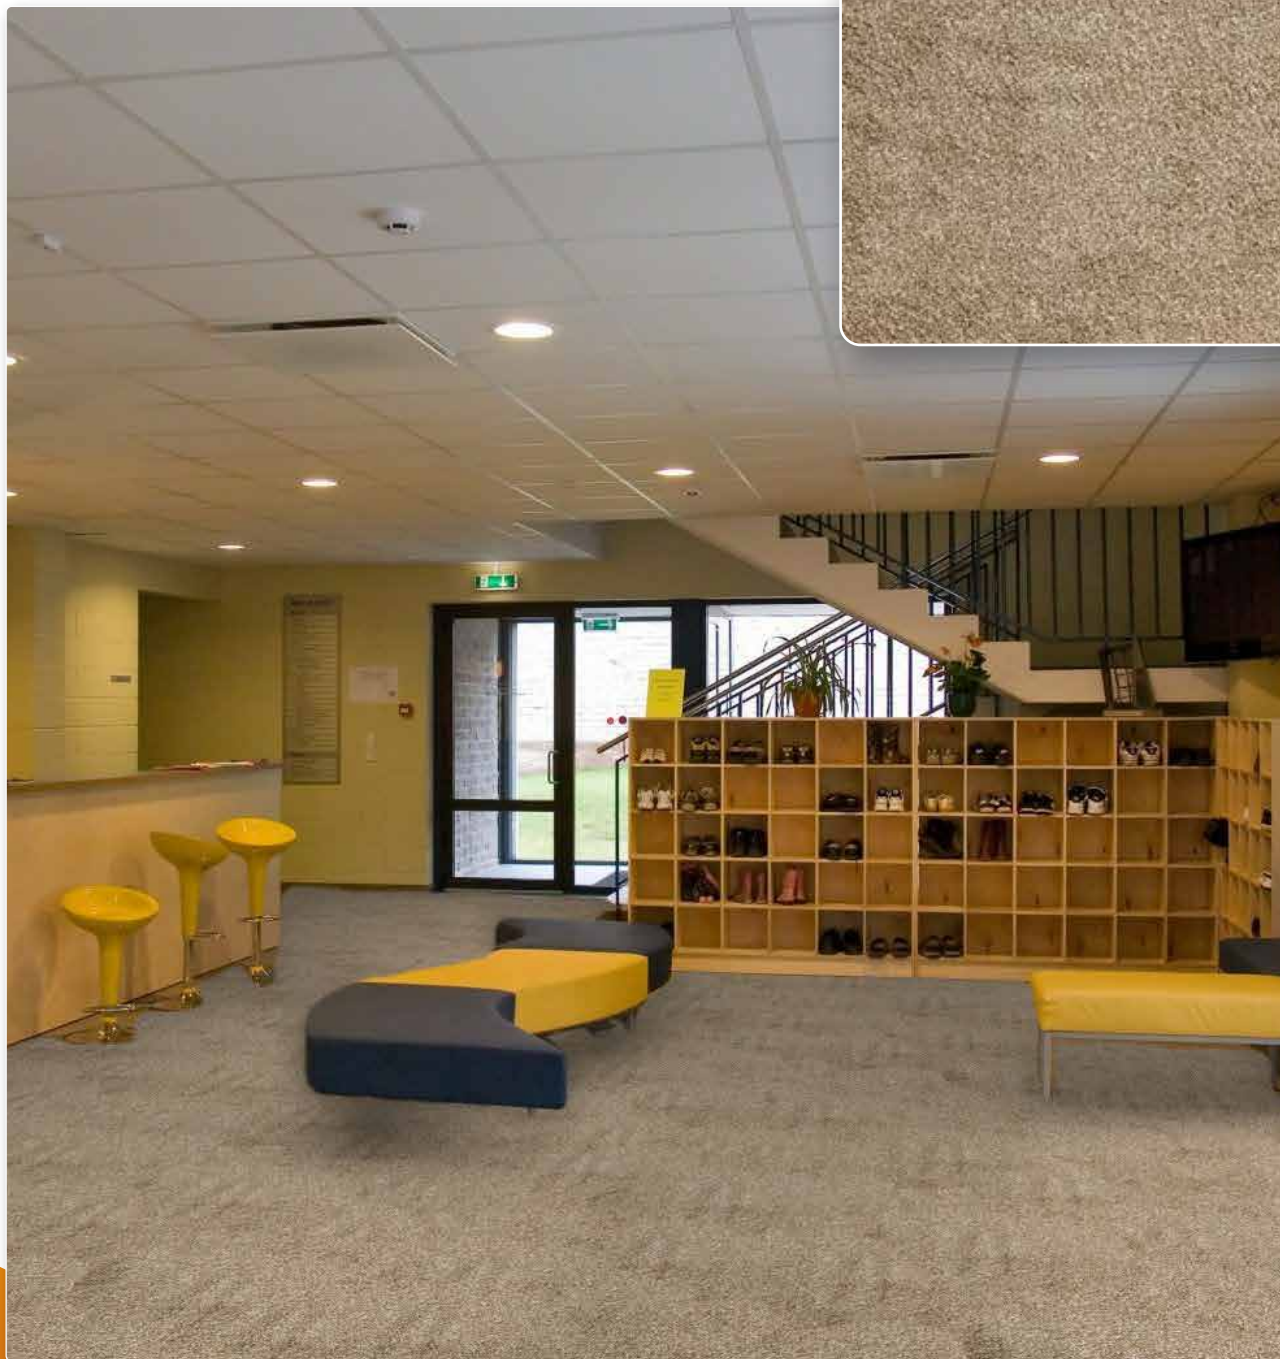

GLORIANA

- 15-years wear warranty
- 20-years stain warranty
- 100% polypropylene
- Bleach cleanable
- Lasting looks

GLORIANA

Offering a magnificent balance of softness and durability, Gloriana is a chic cut pile carpet range from Balta Group's Leonis brand. The carpet offers incredible value for money by combining affordable polypropylene yarn with a high 1/8" tufting gauge. This gives it a dense surface that is both comfortable and strong – suitable for all normal residential areas. Its Ultratex high-quality felt backing ensures excellent performance – backed by 15-year wear and 20-year stain warranties. Available in six stylish colours, from muted beige to gorgeous gold tones, it will look brilliant in classical and contemporary homes alike.