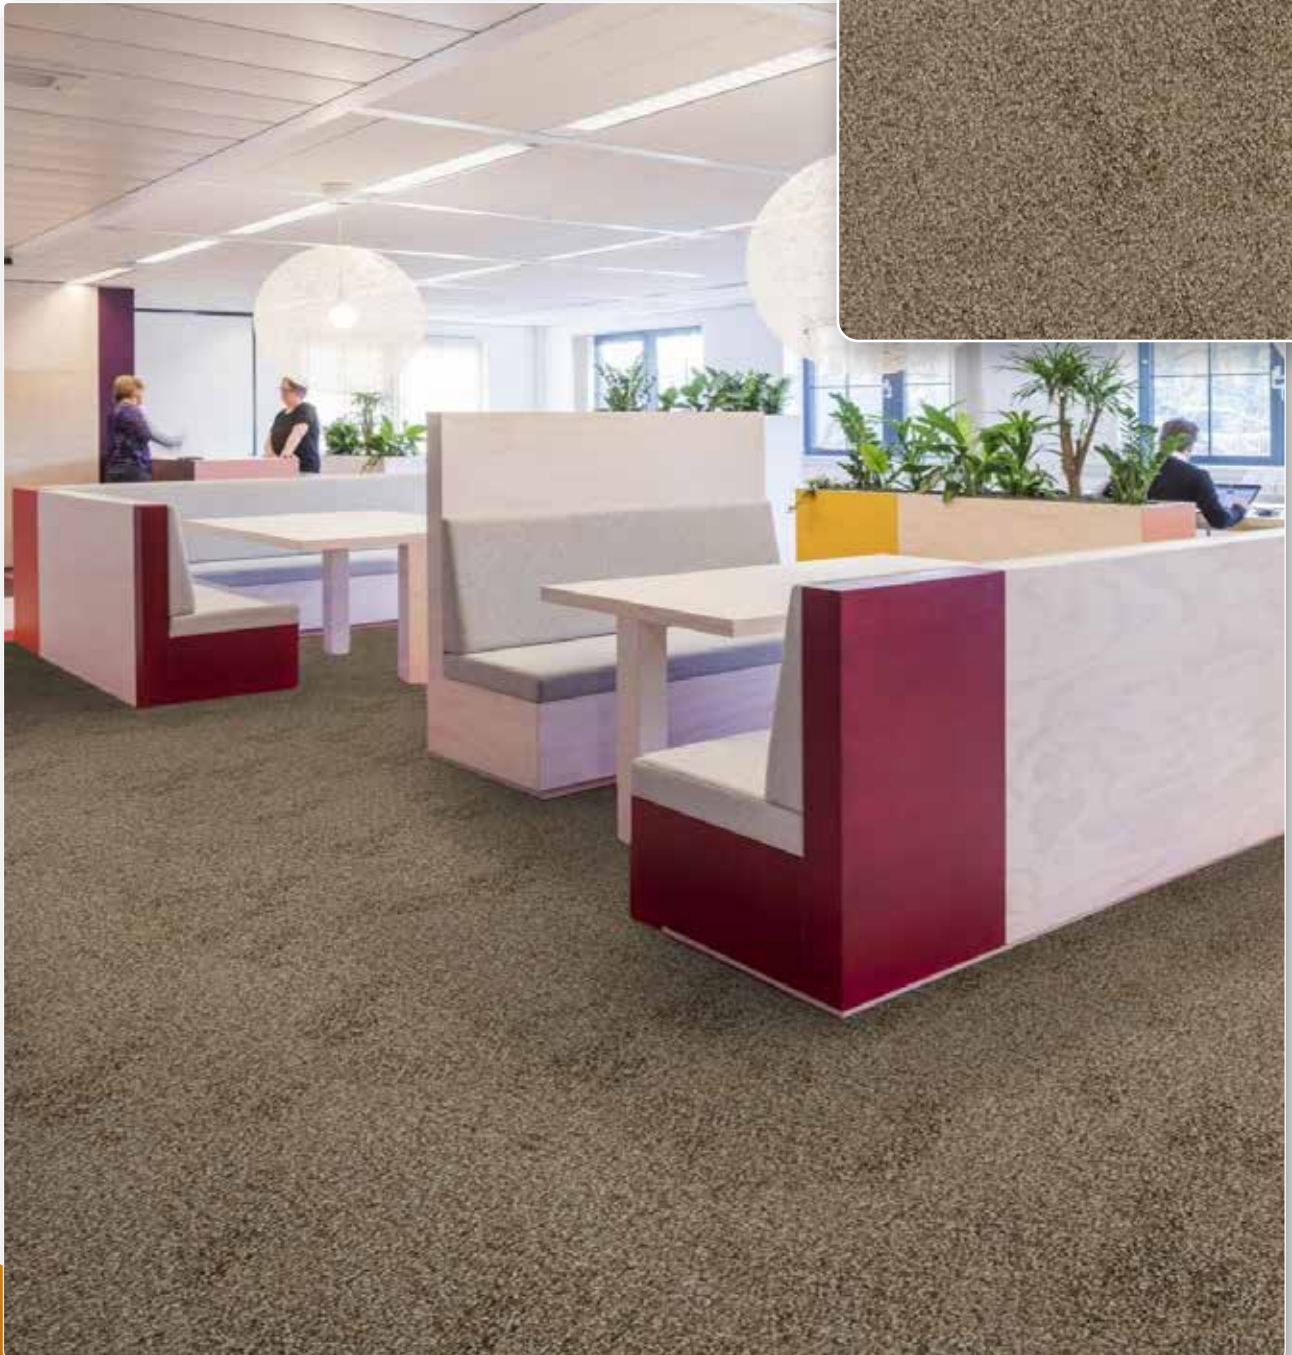

Gloriana - 850

CRP-BLT-GLOR-06