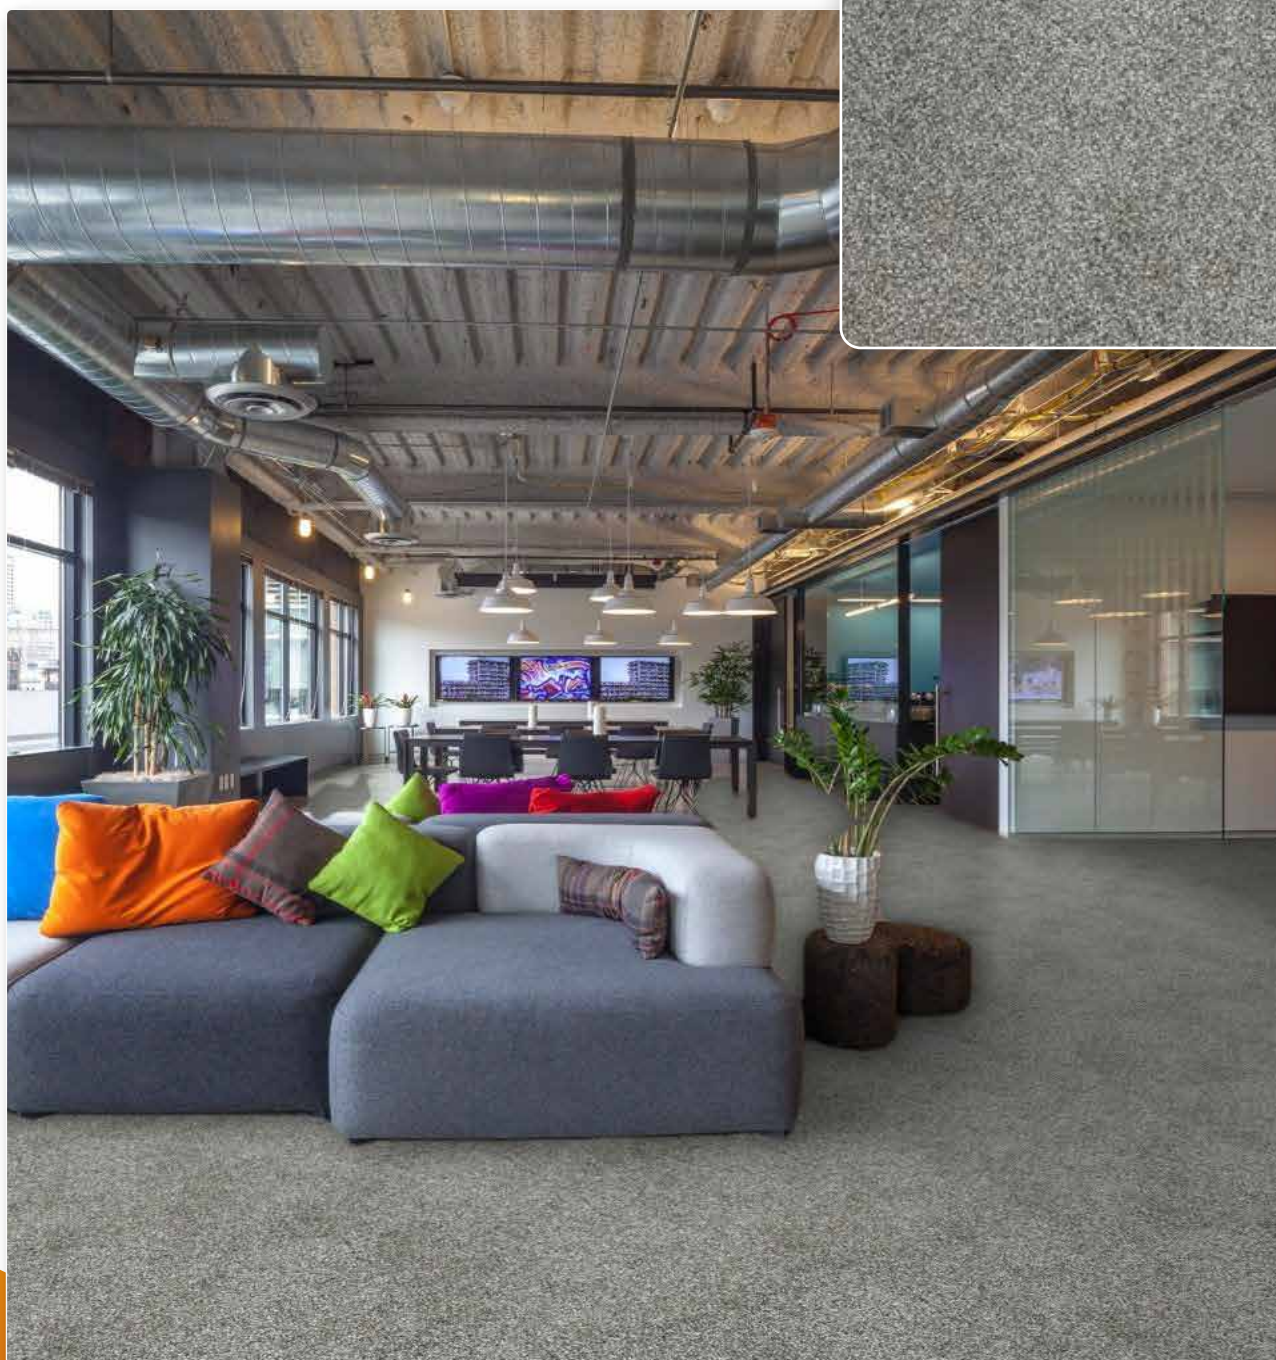

Gloriana - 940

CRP-BLT-GLOR-03