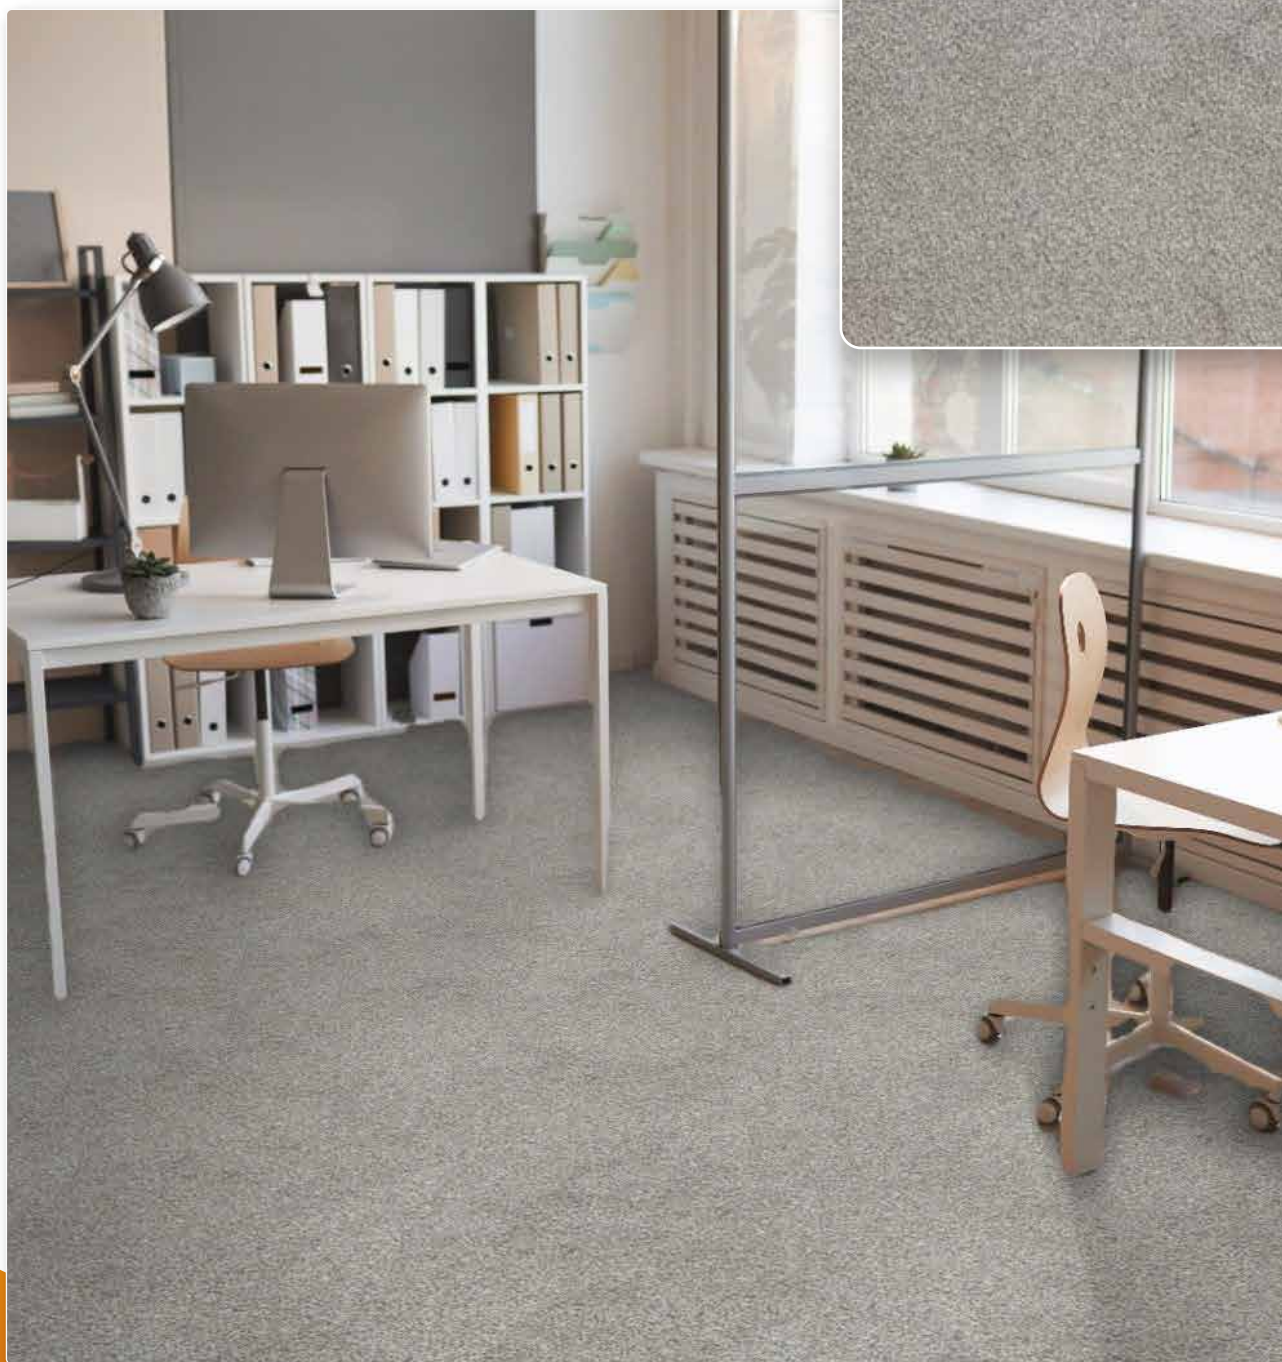

Gloriana - 915

CRP-BLT-GLOR-02