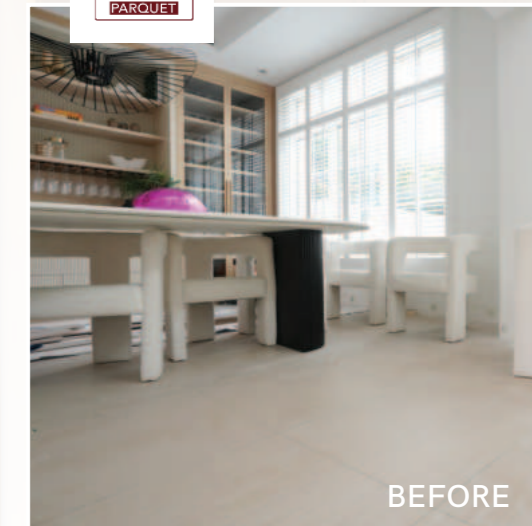

VINYL CLICK

BEFORE

Product : Washed Oak
Range : Aqua Click
Project: 85- SQM
Cherrywoods, Dubai

WOOD

BEFORE

Product : Sandcastle
Range : Boa Hybrid Herringbone
Project: 140 - SQM
Jumeirah Golf Estates, Dubai