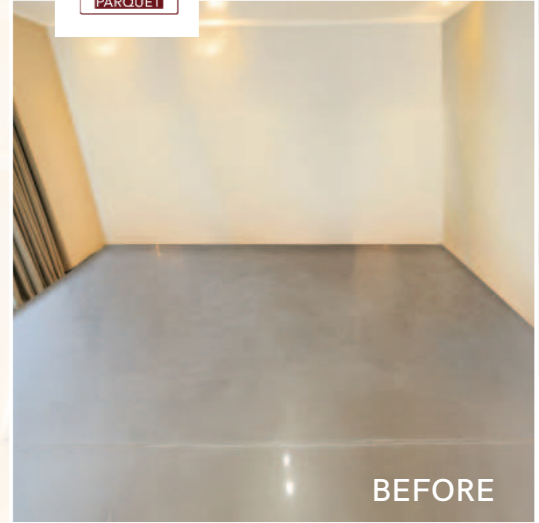

- ✔ Bring an enchanting and stylish element.
- ✔ Best for high-end interior designs.

WOOD

BEFORE

Product : Tawny
Range : Chevron Classic
Project: 330- SQM
Pearl Island, Dubai

WOOD

BEFORE

Product : Chelsea Square
Range : Lush-Squares