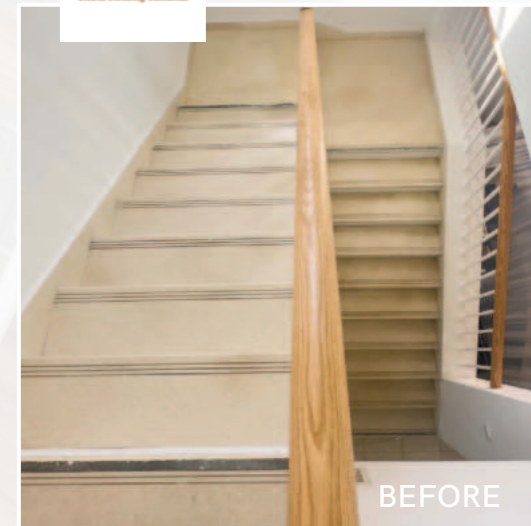

VINYL CLICK

BEFORE

Product : Pervious
Range : Aqua Click Stone
Project: 95- SQM
Damac Hills 2, Dubai

VINYL CLICK

BEFORE

Product : Cappuccino
Range : Evolution
Project: 135- SQM
Arabian Ranches, Al Reem 1, Dubai