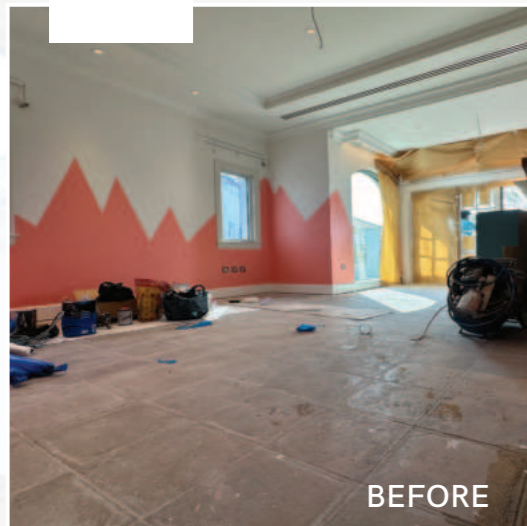

BEFORE

Product : Washed Oak
Range : Aqua Click
Project: 85- SQM
Cherrywoods, Dubai

WOOD

BEFORE

Product : Sandcastle
Range : Boa Hybrid Herringbone
Project: 140 - SQM
Jumeirah Golf Estates, Dubai

BEFORE

Product : Posh 60
Range : Magic Moments