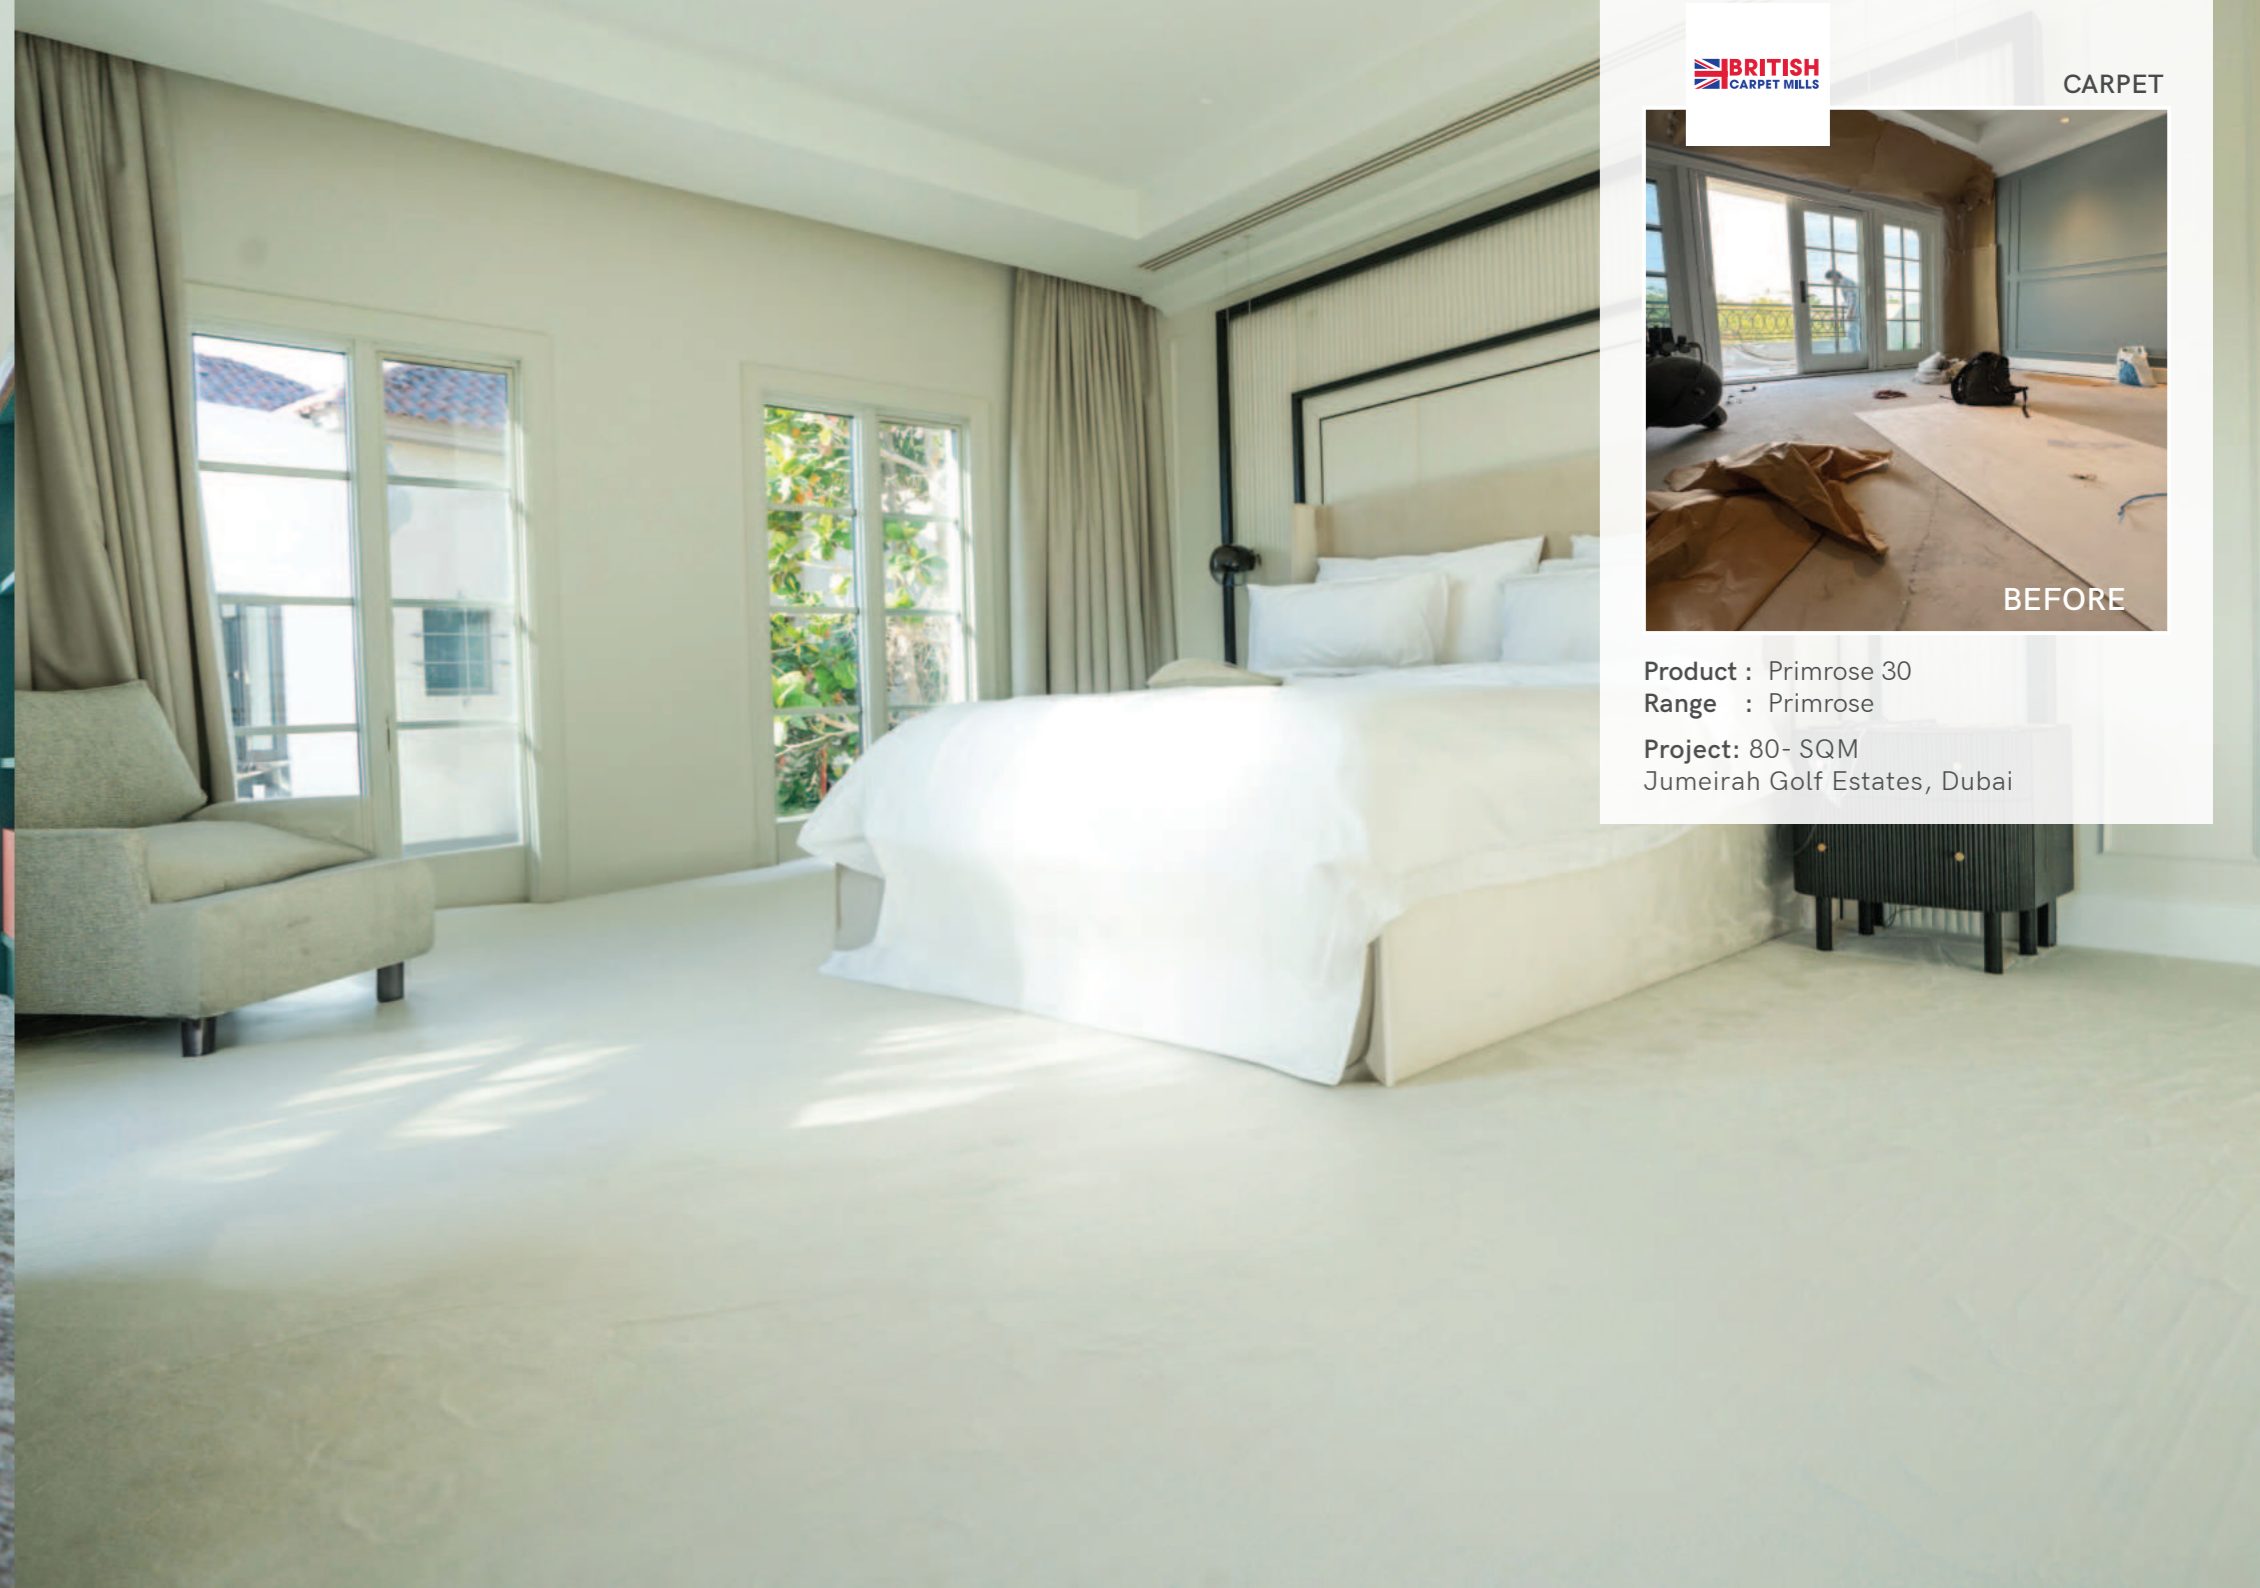

BEFORE

Product : Primrose 30
Range : Primrose

Project: 80- SQM
Jumeirah Golf Estates, Dubai