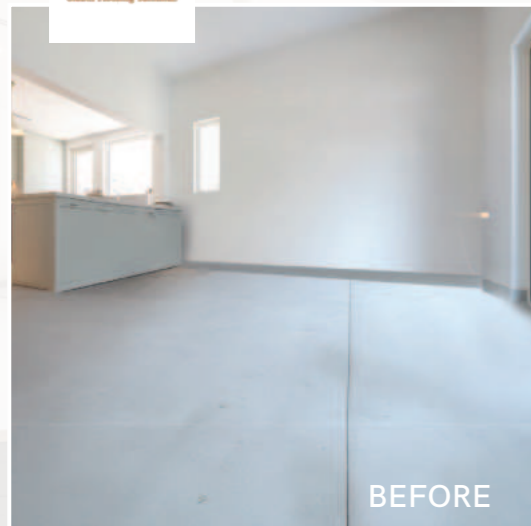

BEFORE

Product : Cappuccino
Range : Evolution

Project: 155- SQM
Meadows, Dubai

VINYL CLICK
HERRINGBONE

BEFORE

Product : Soft Classic Oak
Range : Vinyl Click Herringbone

Project: 100- SQM
Victory Heights, Dubai