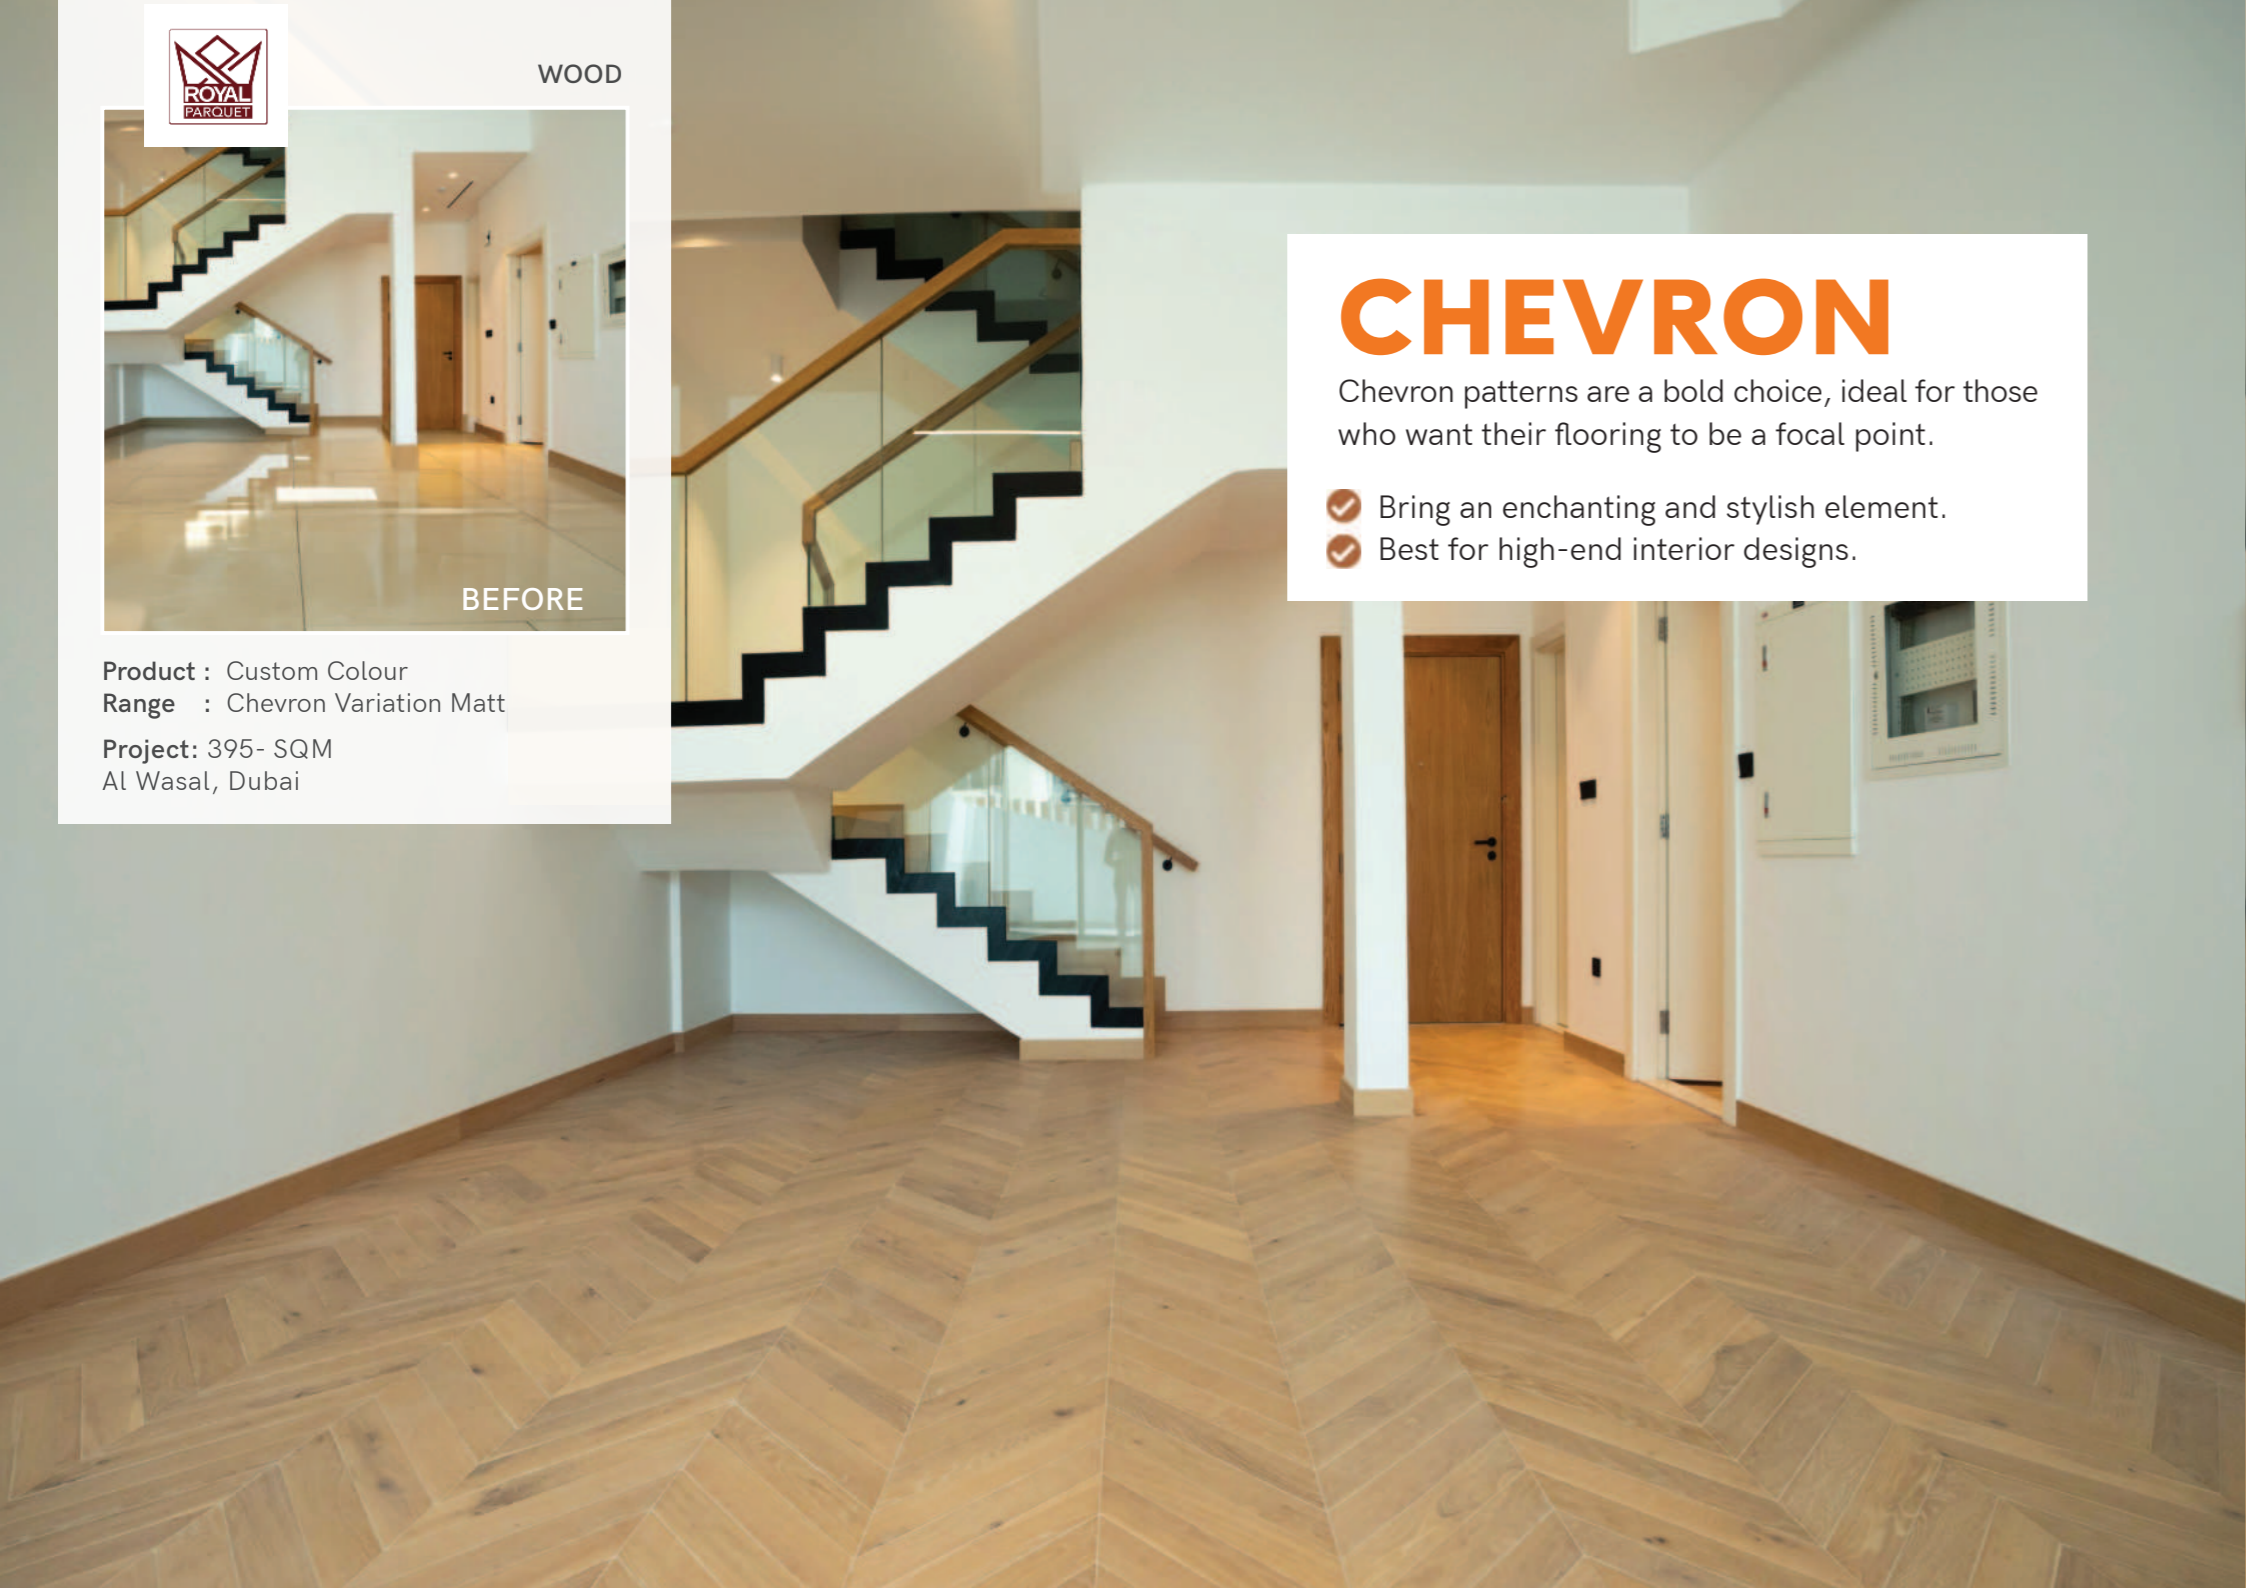

- ✔ Bring an enchanting and stylish element.
- ✔ Best for high-end interior designs.

WOOD

BEFORE

Product : Tawny
Range : Chevron Classic
Project: 330- SQM
Pearl Island, Dubai

WOOD

BEFORE

Product : Chelsea Square
Range : Lush-Squares

Project: 85 - SQM
Ras Al Khaimah

PARQUETRY

Elegant and timeless, parquet flooring adds geometric charm and natural warmth to any space. Crafted from premium wood, it's designed for lasting performance.

- ✓ Available in herringbone and chevron patterns.
- ✓ Durable and ideal for high-end interiors.