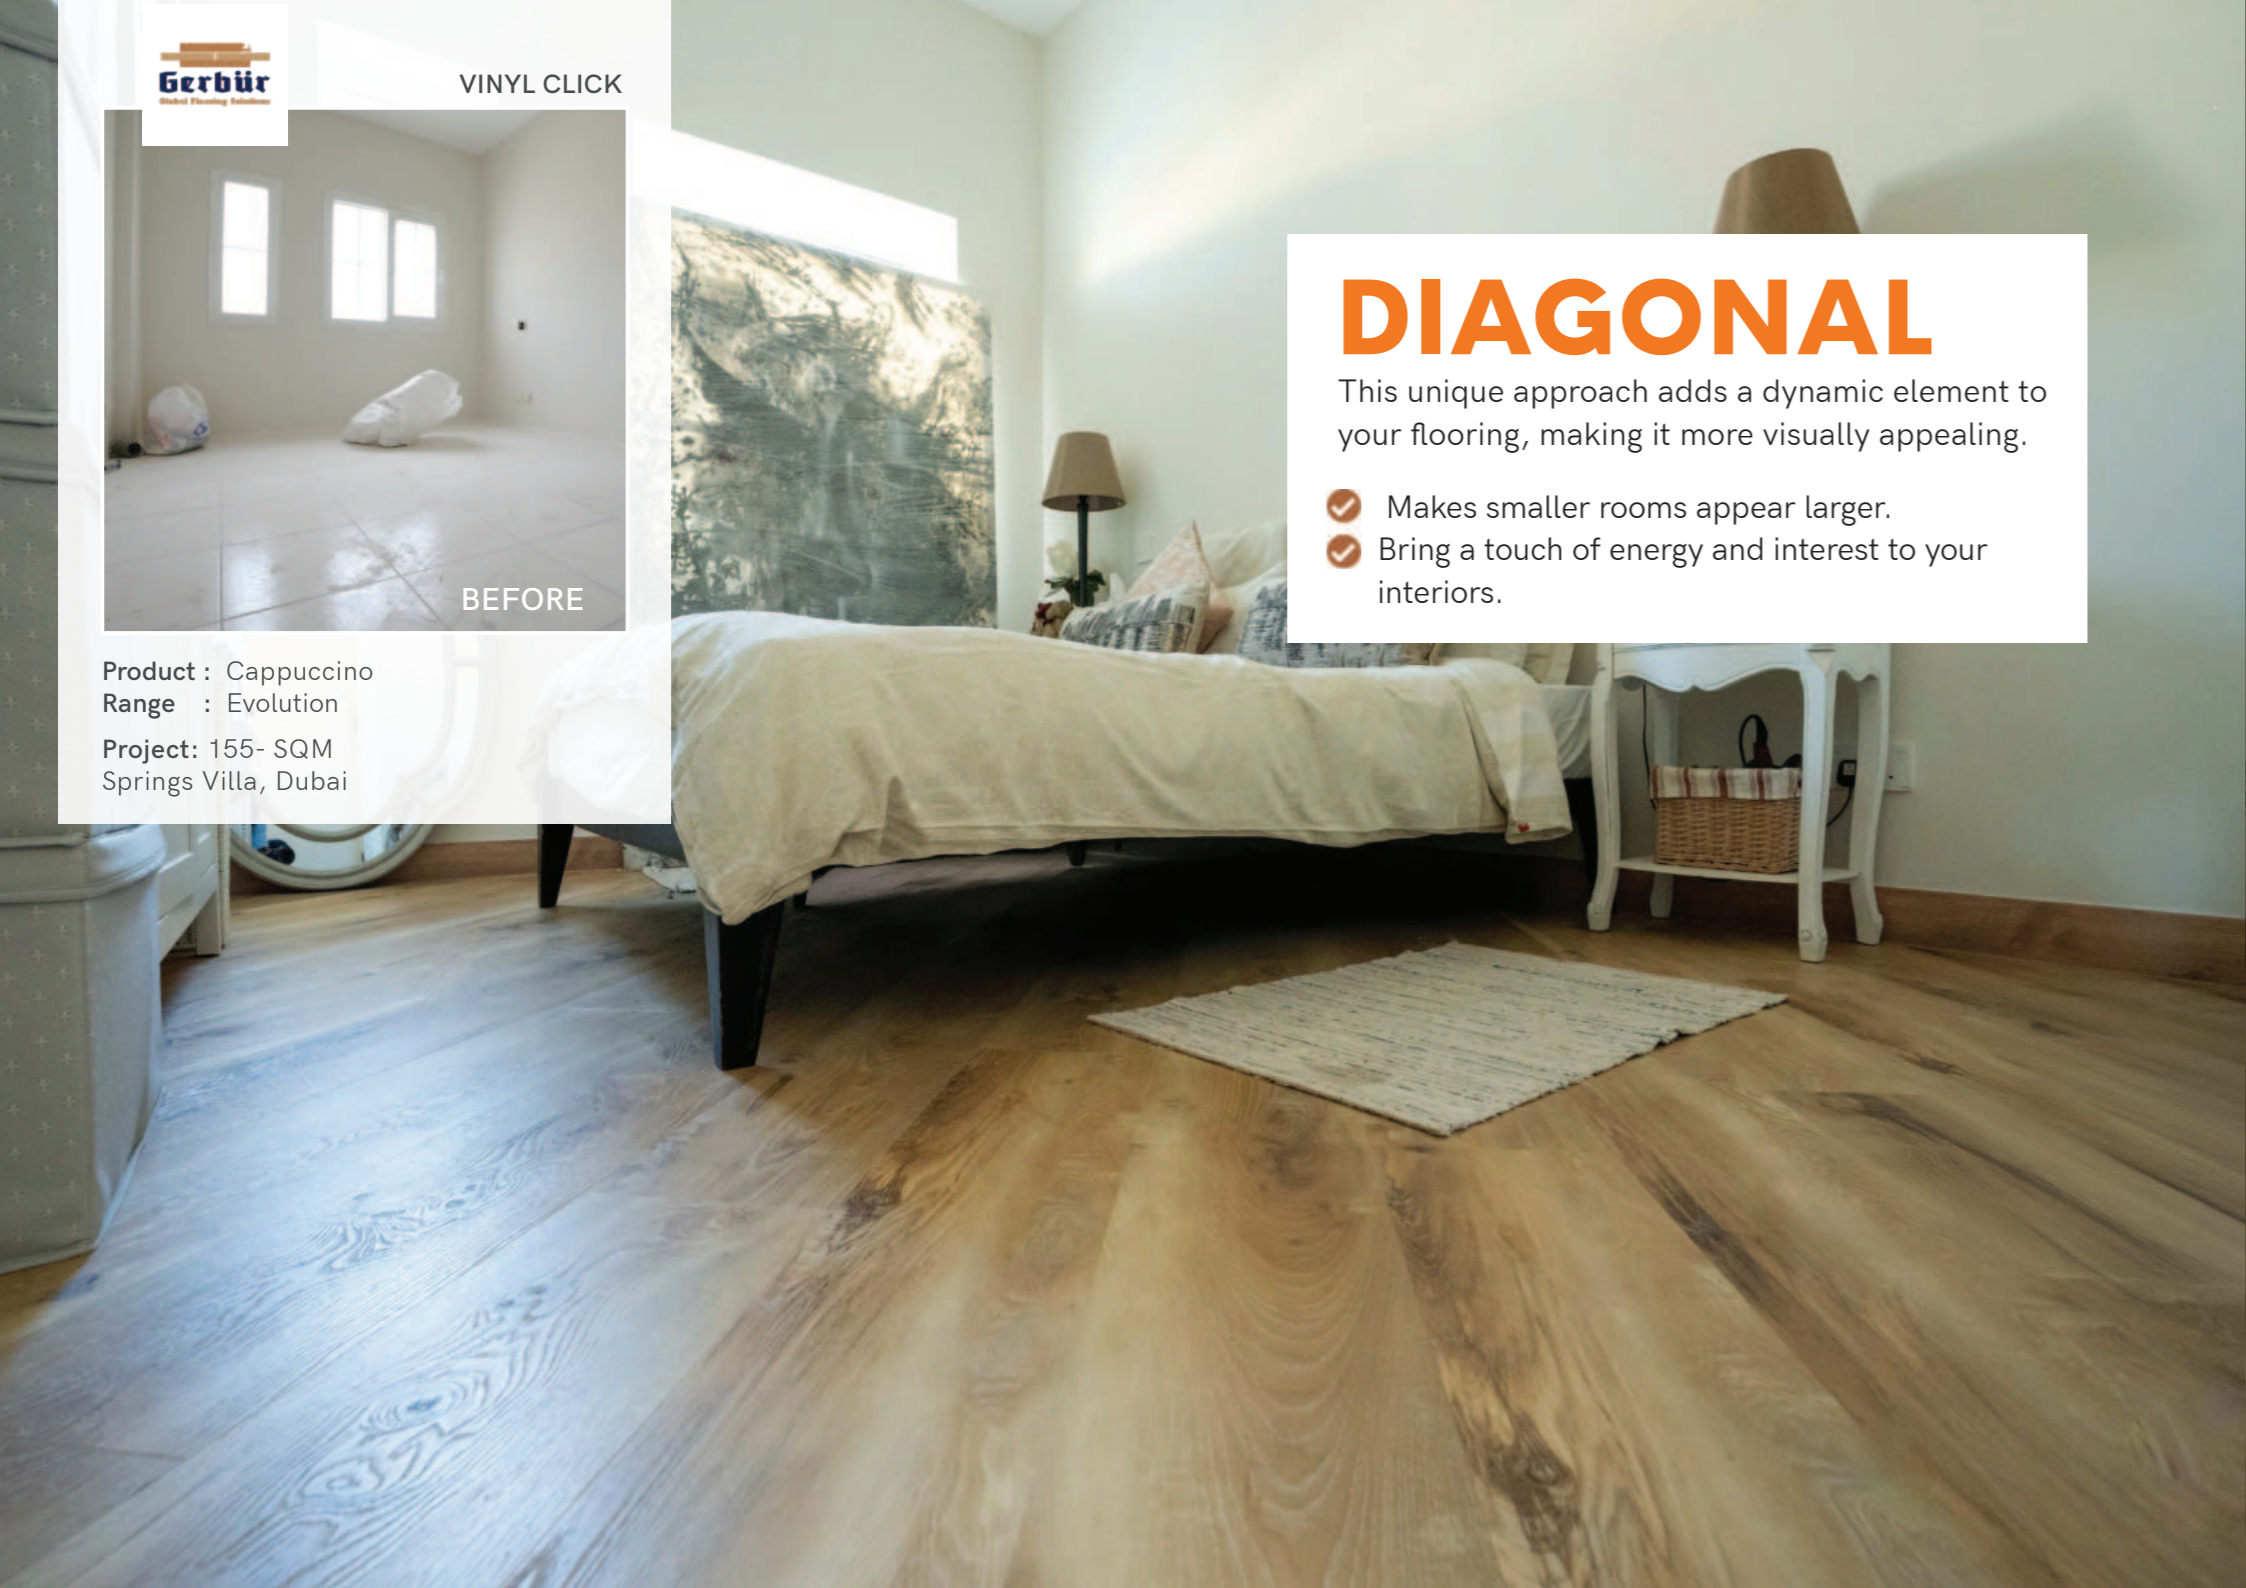

BEFORE

Product : Cappuccino
Range : Evolution

Project: 155- SQM
Springs Villa, Dubai

DIAGONAL

This unique approach adds a dynamic element to your flooring, making it more visually appealing.

- ✔ Makes smaller rooms appear larger.
- ✔ Bring a touch of energy and interest to your interiors.

Product : Cappuccino
Range : Evolution

Project: 155- SQM
Meadows, Dubai