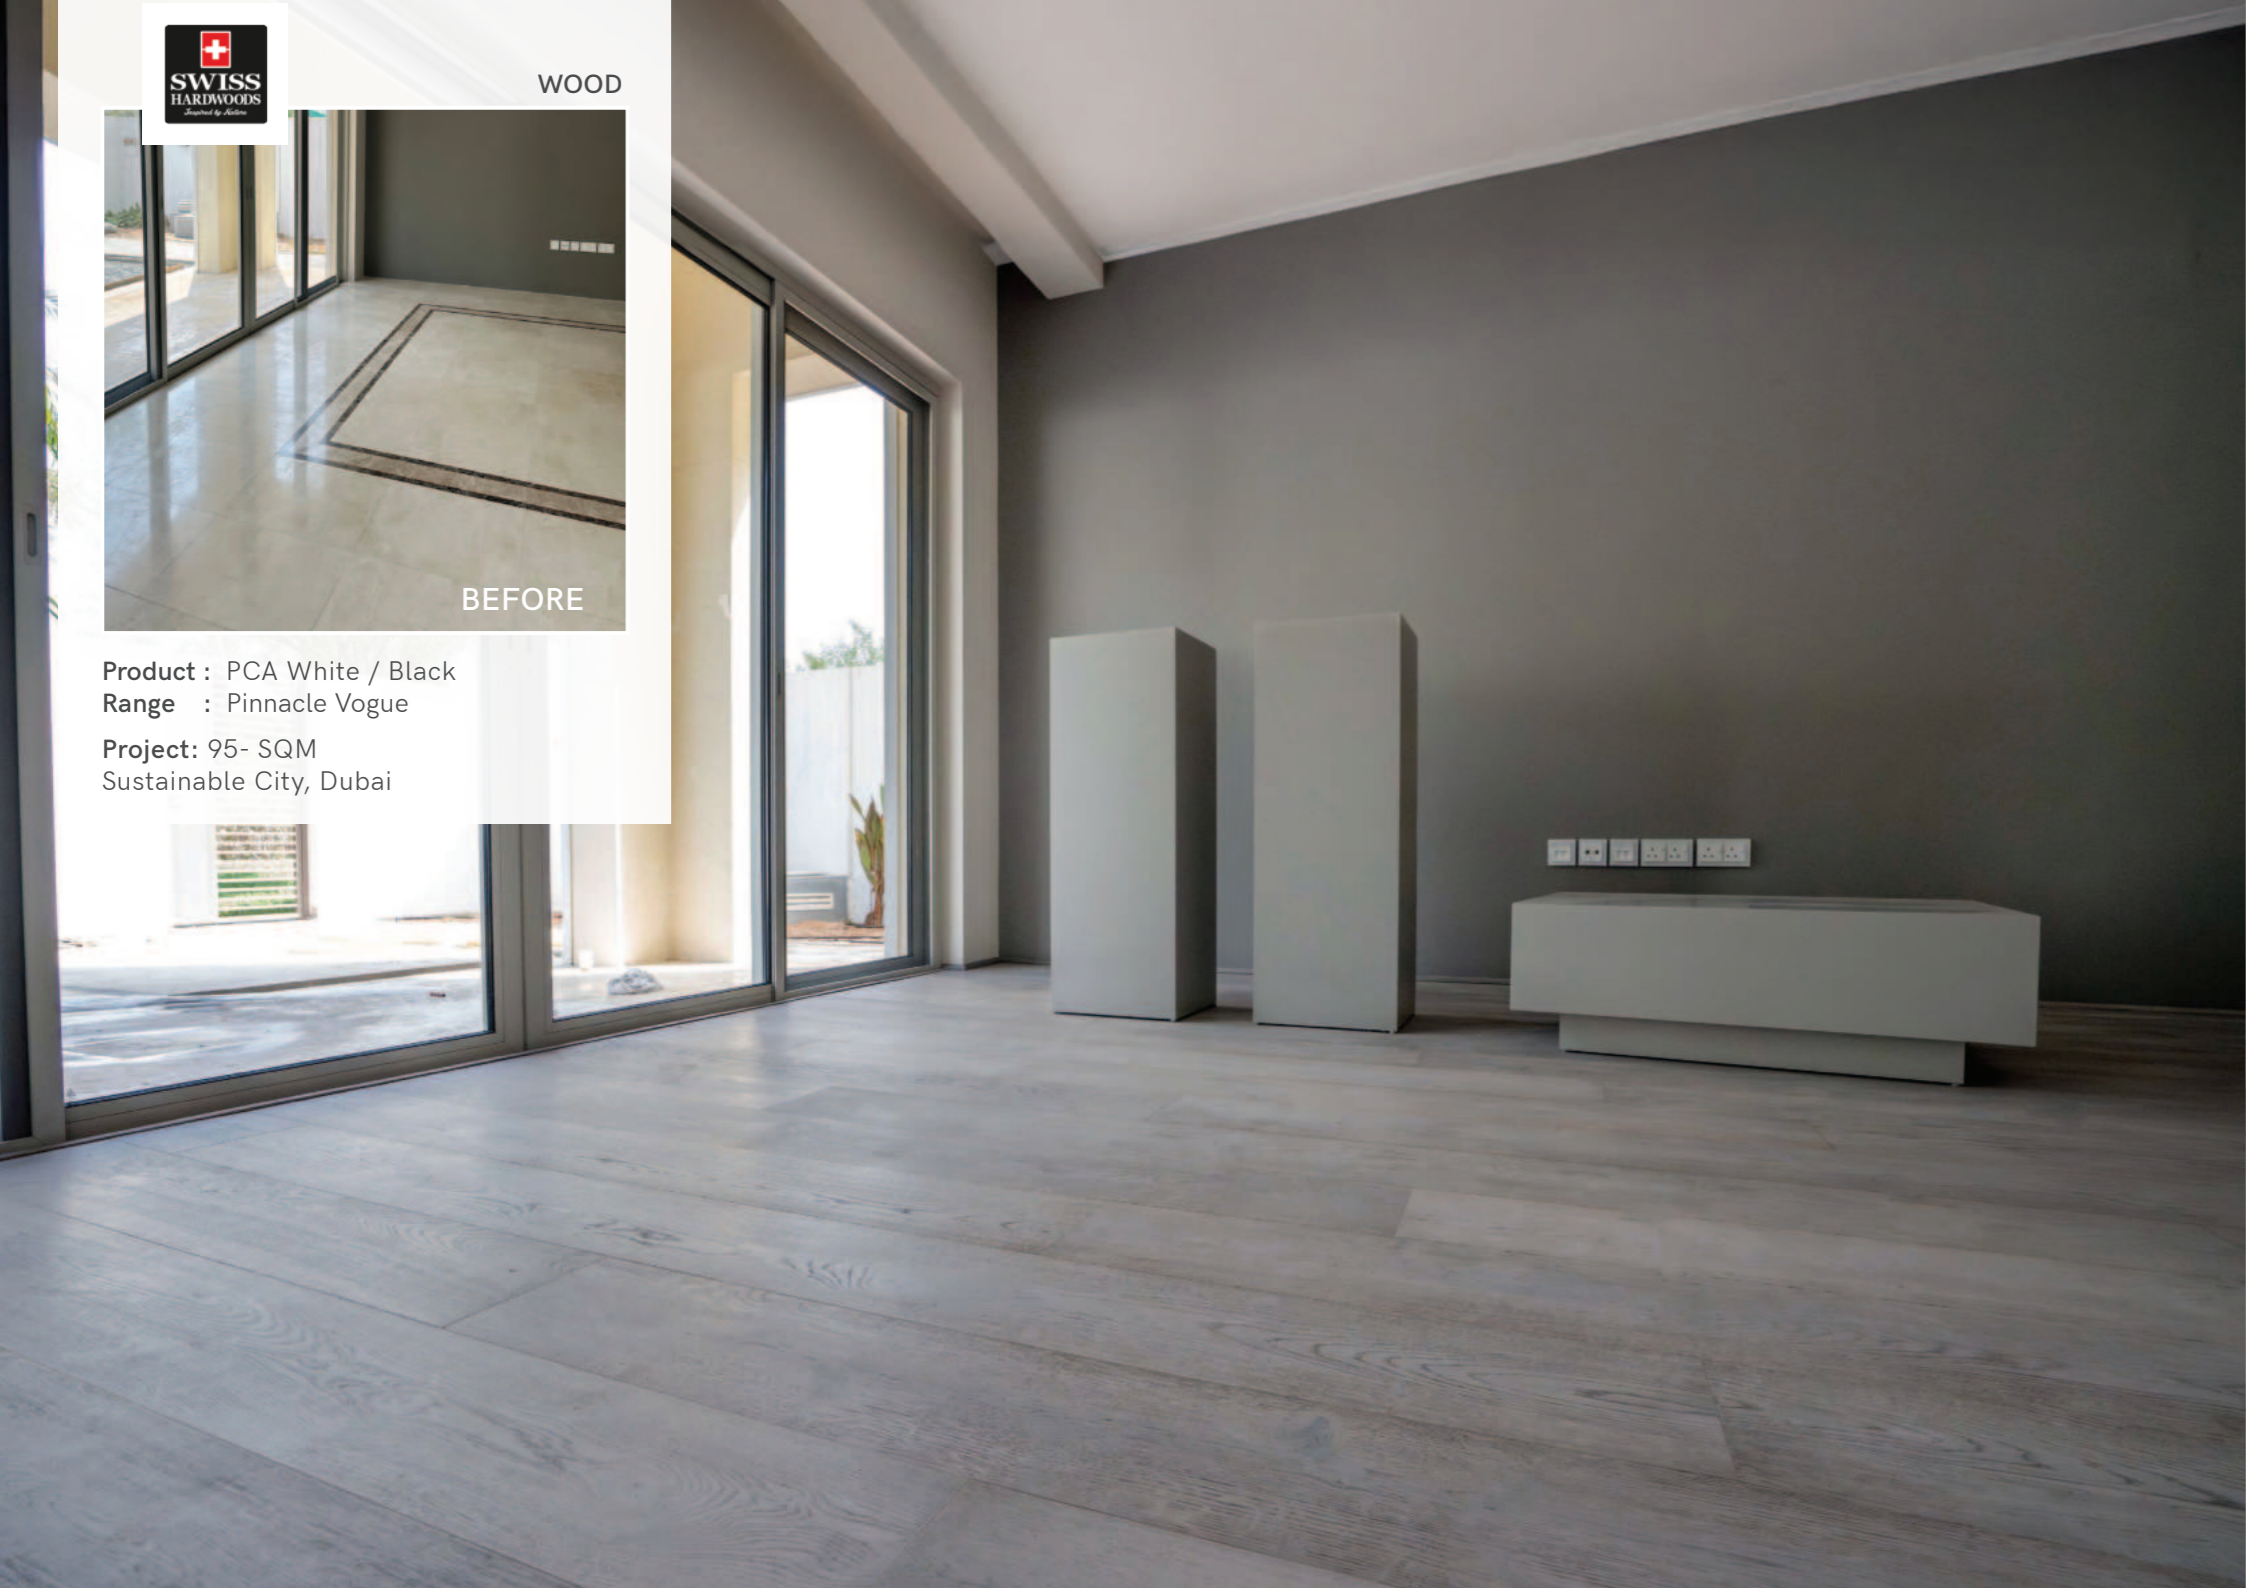

BEFORE

Product : PCA White / Black
Range : Pinnacle Vogue
Project: 95- SQM
Sustainable City, Dubai