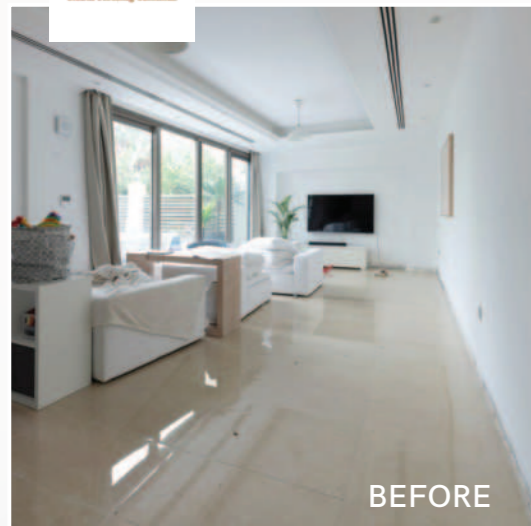

VINYL CLICK