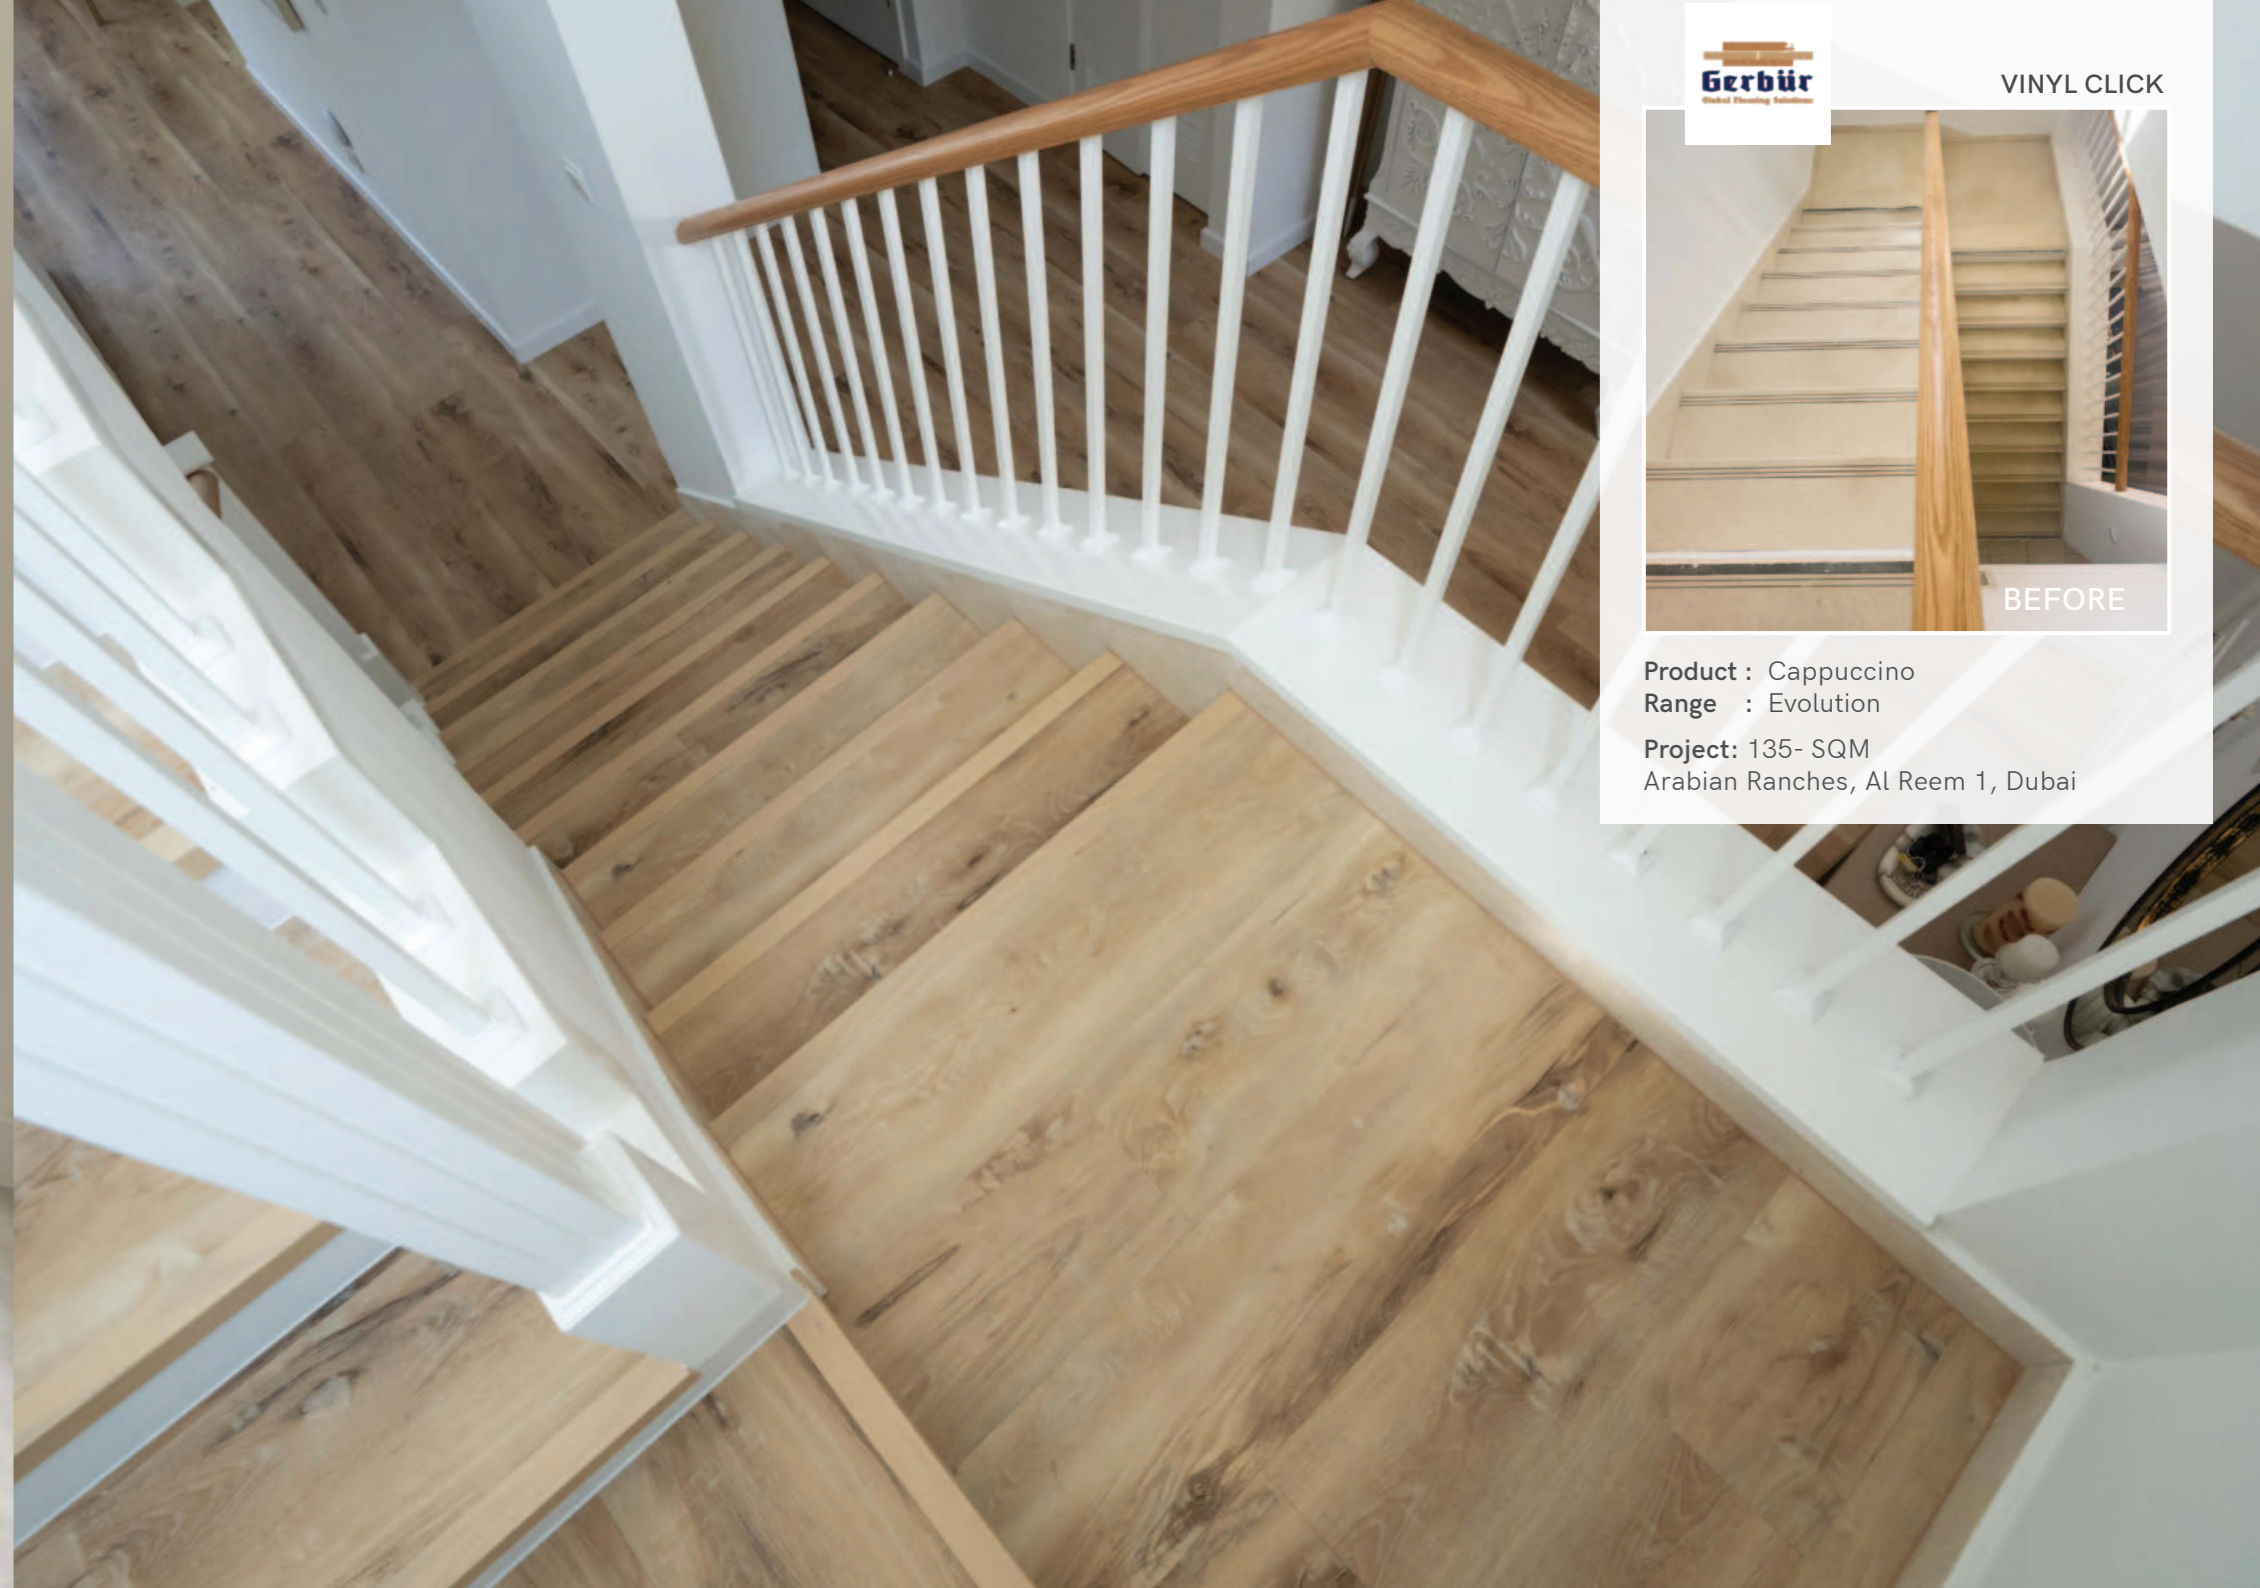

VINYL CLICK

BEFORE

Product : Pervious
Range : Aqua Click Stone
Project: 95- SQM
Damac Hills 2, Dubai

VINYL CLICK

BEFORE

Product : Cappuccino
Range : Evolution
Project: 135- SQM
Arabian Ranches, Al Reem 1, Dubai