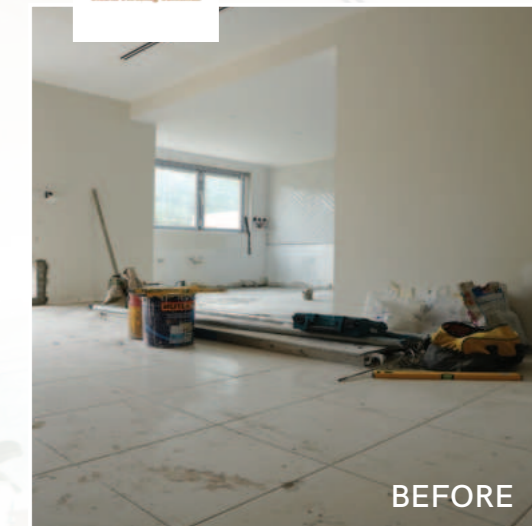

BEFORE

Product : Cappuccino
Range : Evolution

Project: 155- SQM
Meadows, Dubai