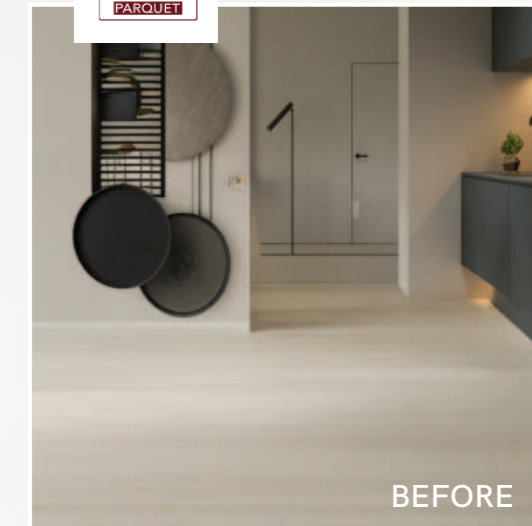

PARQUETRY

Elegant and timeless, parquet flooring adds geometric charm and natural warmth to any space. Crafted from premium wood, it's designed for lasting performance.

- ✓ Available in herringbone and chevron patterns.
- ✓ Durable and ideal for high-end interiors.

WOOD

BEFORE

Product : Chelsea Square
Range : Magnificence

Project: 100 - SQM
Jumeirah, Dubai