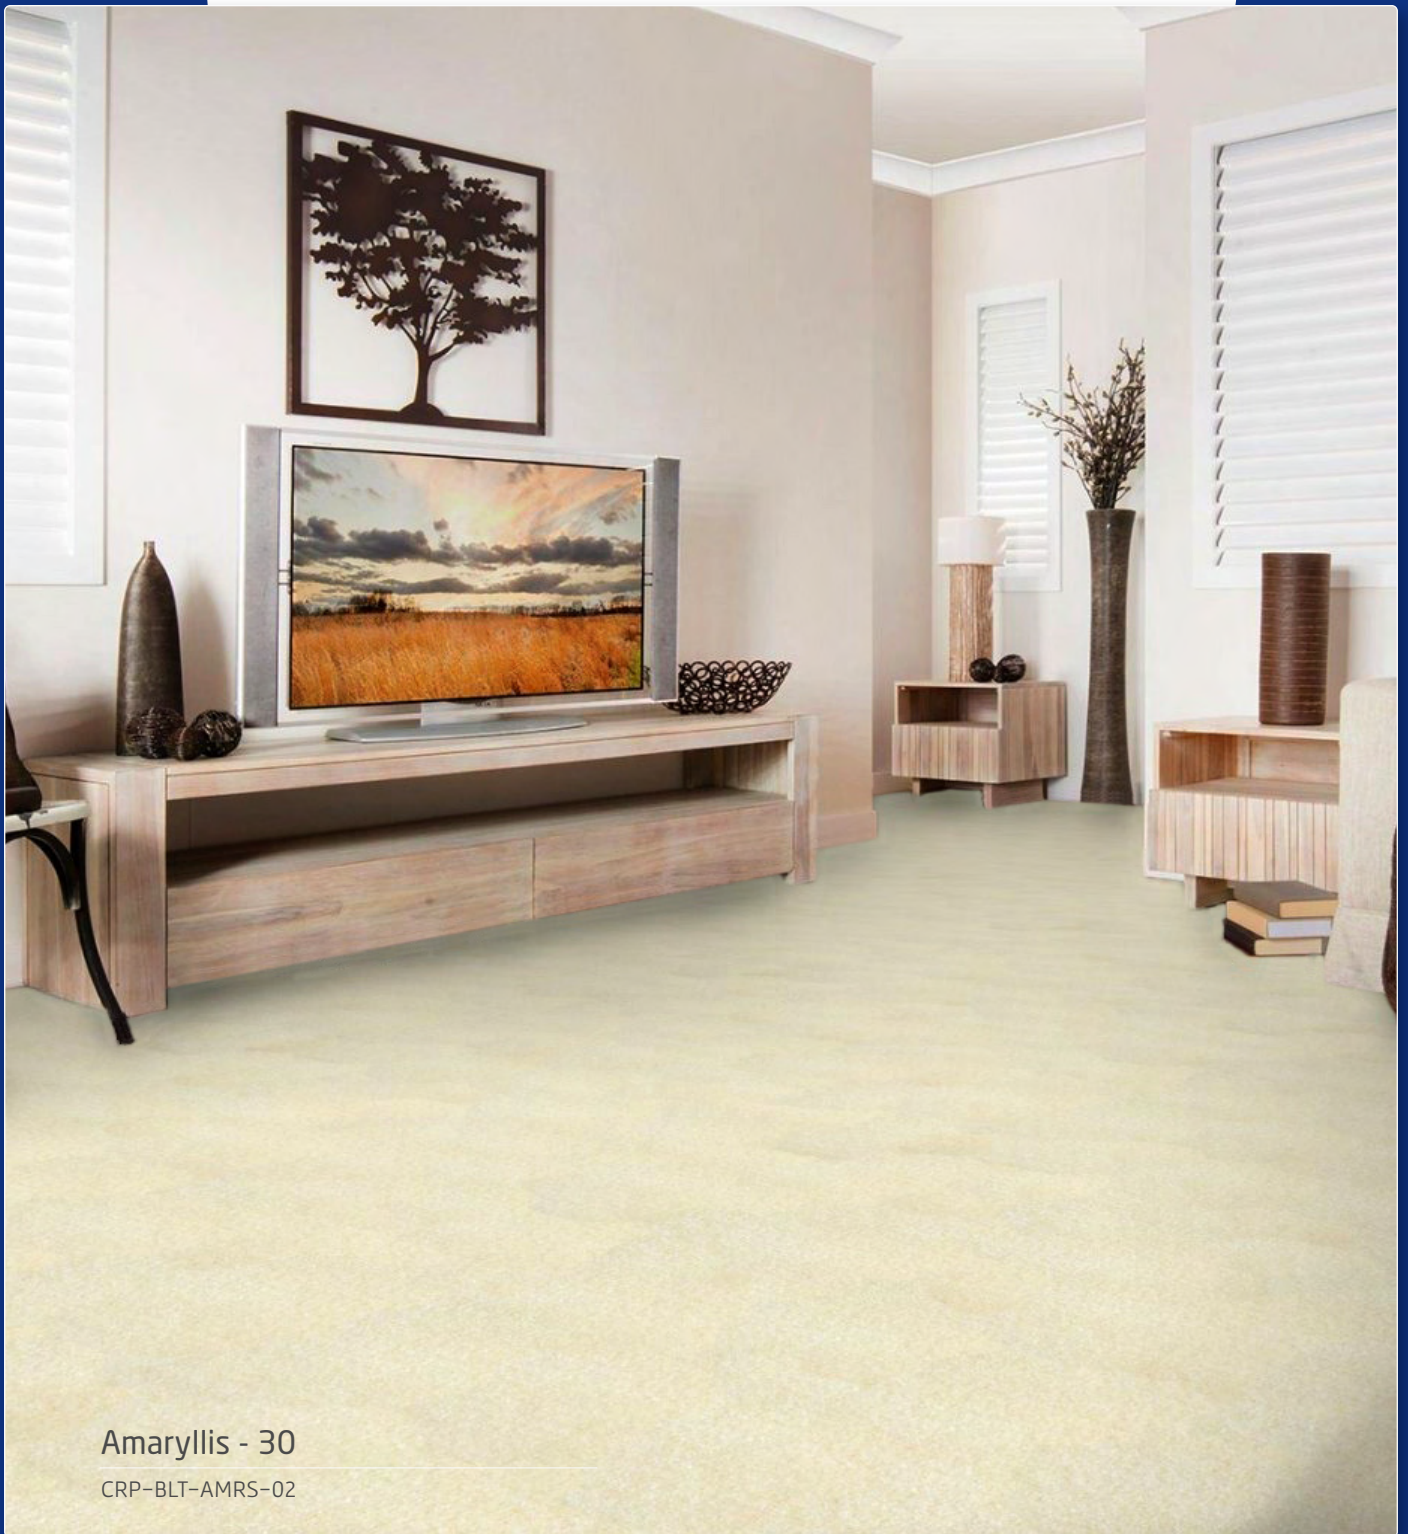

Amaryllis

Carpets

Amaryllis

Equal parts modish and classical in style, Amaryllis is a luxurious nylon carpet range made by ITC, a sought-after brand from Balta Group. The strong and stretchy nylon yarn is manufactured into a dense 1/10" saxony pile – creating a carpet that feels firm yet soft underfoot and is incredibly hardwearing. This is affirmed by the impressive warranties – 20 years for wear and lifetime for stains.

It will stand up to heavy use in all residential spaces as well as normal business environments. Amaryllis comes in six warm and cool neutral colours, for a sense of timeless grace.

Amaryllis - 35

CRP-BLT-AMRS-01